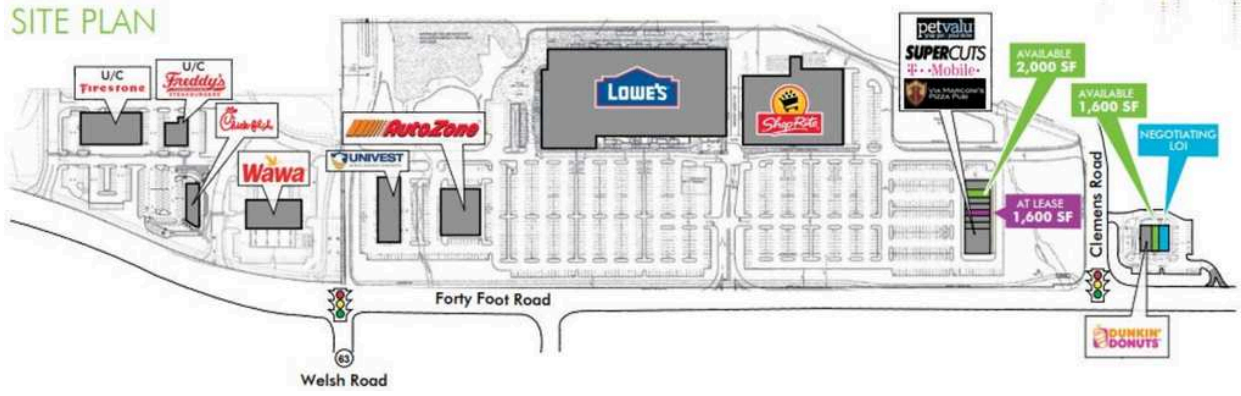

Hatfield Pointe

SITE PLAN

AVAILABLE	1,600 SF	AVAILABLE	4,800 SF
AVAILABLE	2,000 SF		