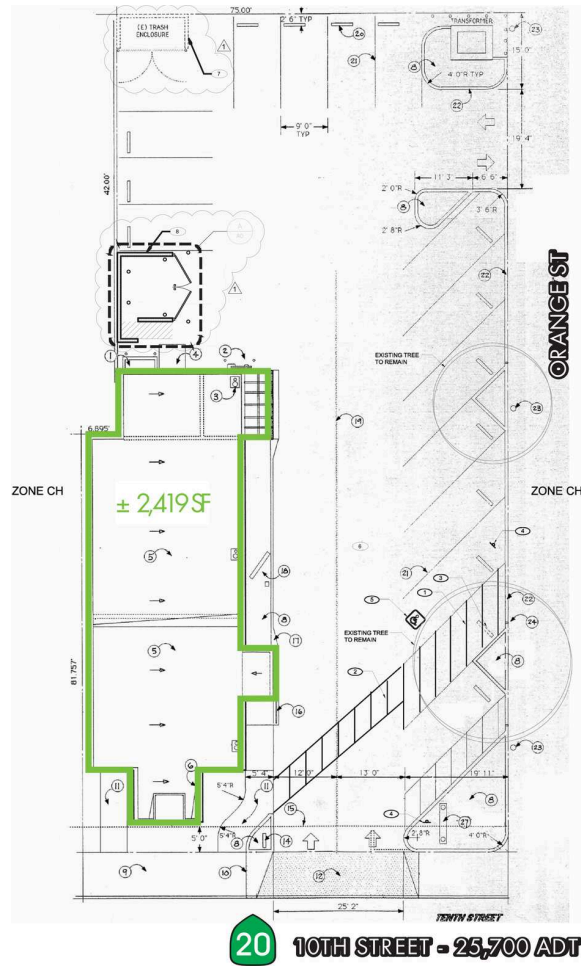

Freestanding Restaurant with Drive-through

619 AVAILABLE

2,419 SF