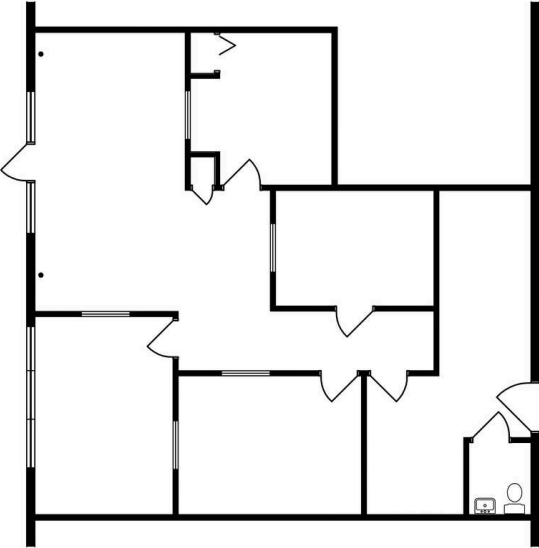

Berry Crossing Retail or Office Space

SUITE 4
9849 MANCHESTER RD
ST LOUIS, MISSOURI

LINEA
DESIGN, INC
144 W. LOCKWOOD AVE SUITE NUMBER 1100
WESTON GROVE, MISSOURI 63119-3123 USA