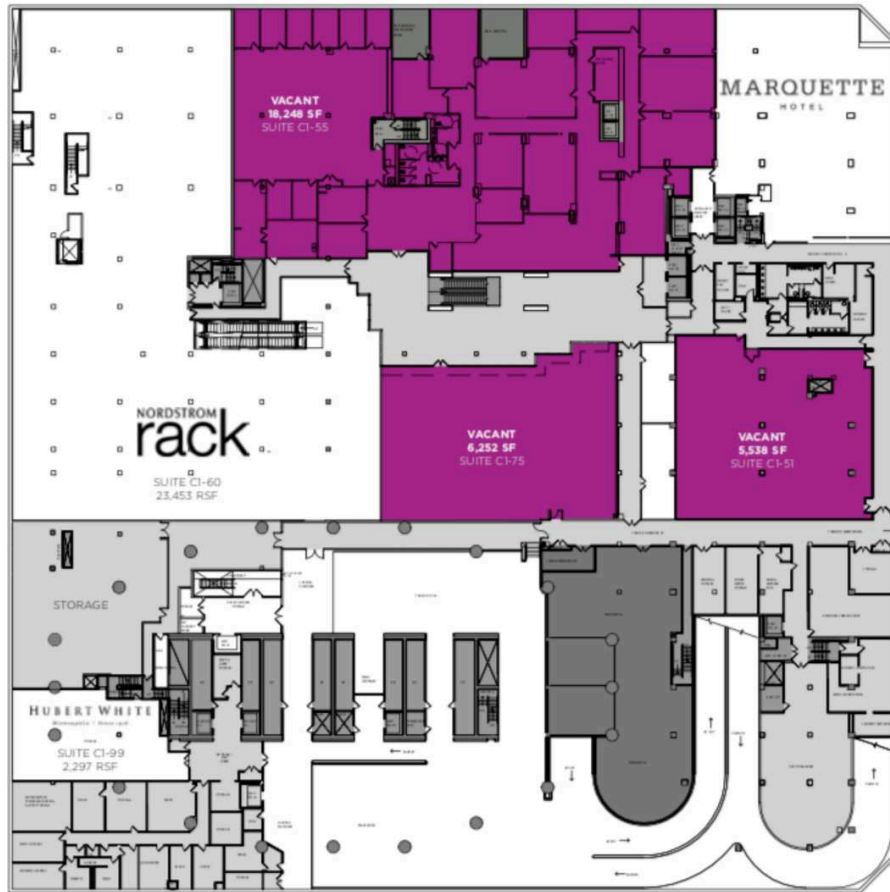

IDS Center

CONCOURSE LEVEL

C1-51 AVAILABLE

5,538 SF

C1-75 AVAILABLE

6,252 SF

C1-55 AVAILABLE

18,248 SF