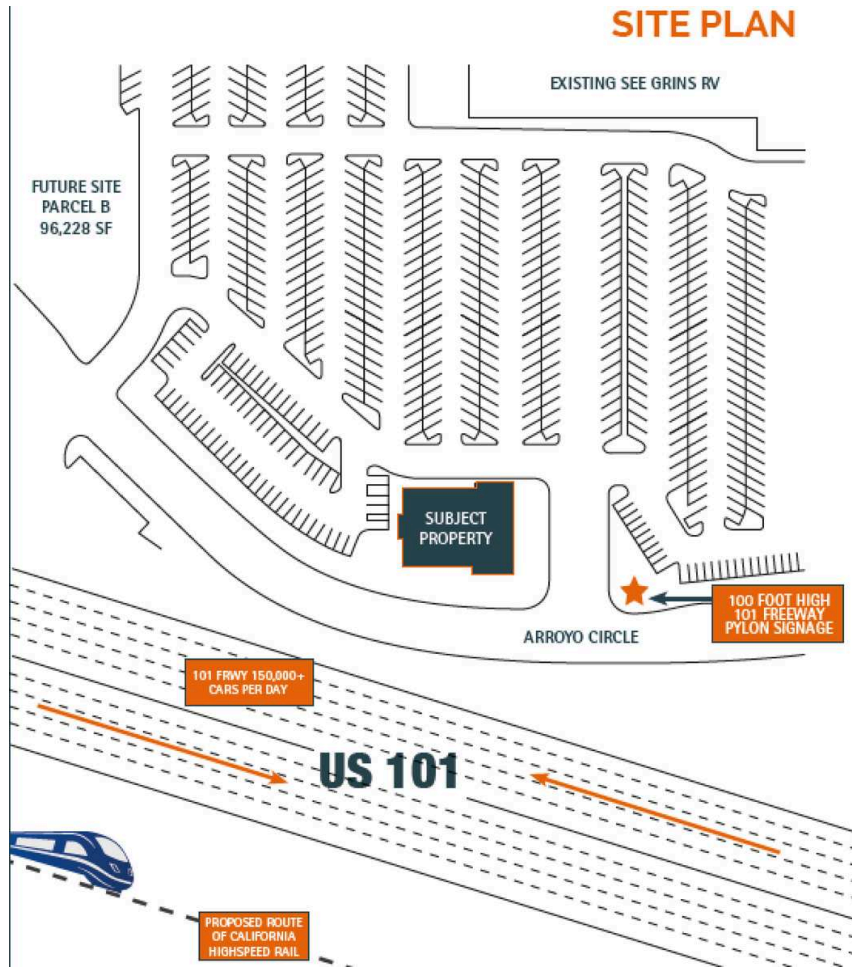

7950 Arroyo

BLDG AVAILABLE

7,500 SF