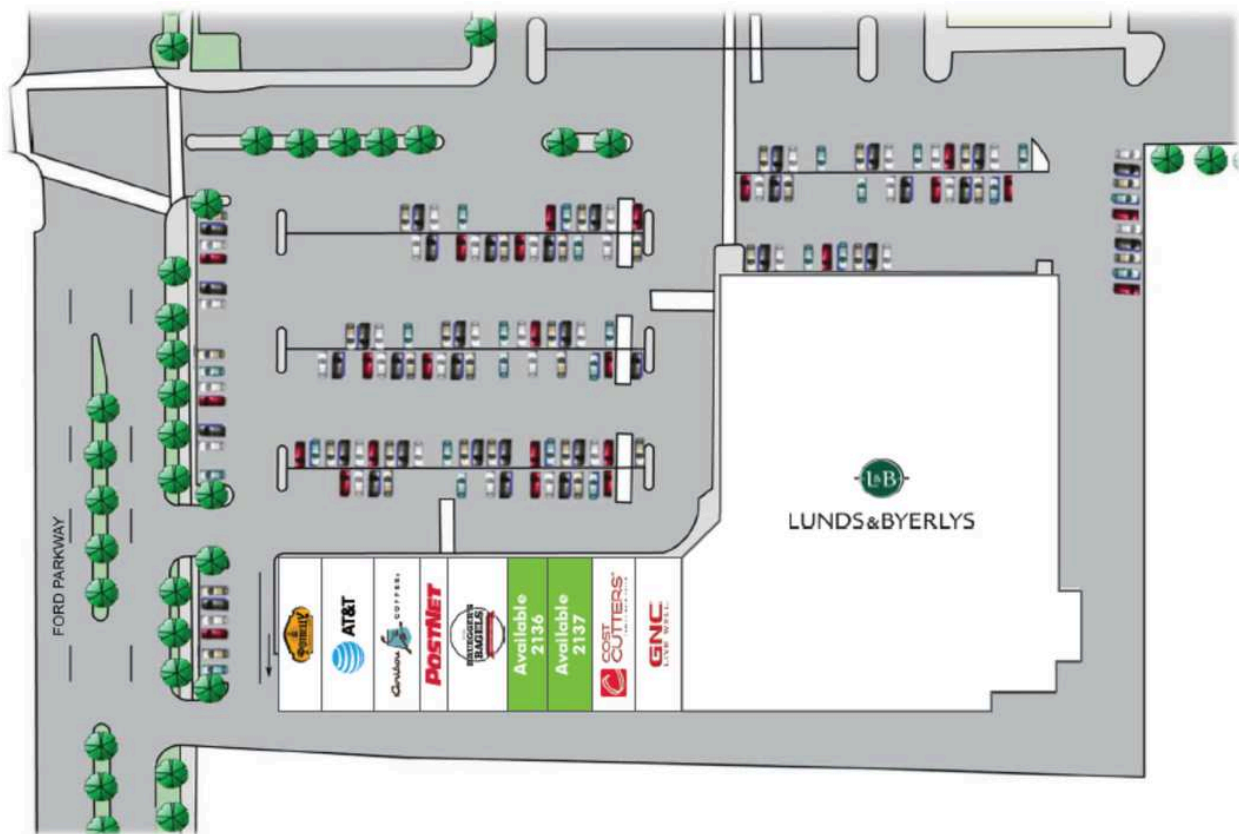

Highland Village Shopping Center

2136 AVAILABLE

1,804 SF

2137 AVAILABLE

2,308 SF