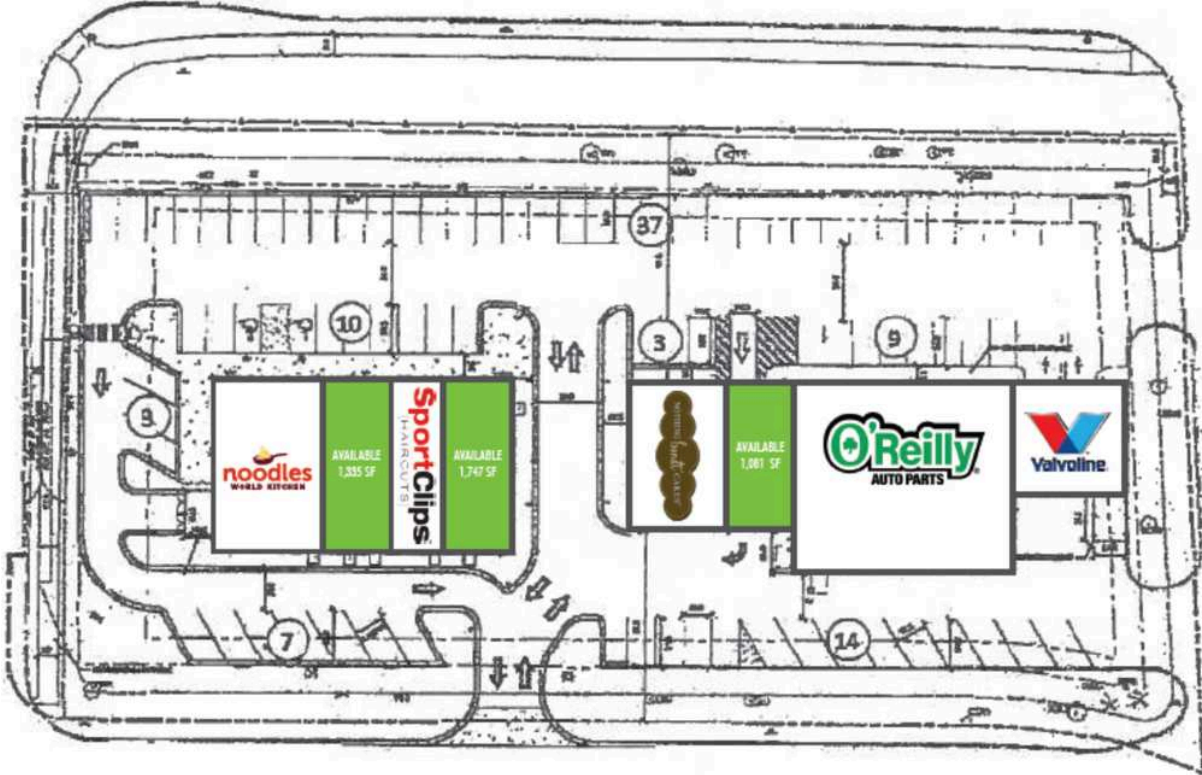

Egan Cliff Road Strip

4 AVAILABLE

1,747 SF