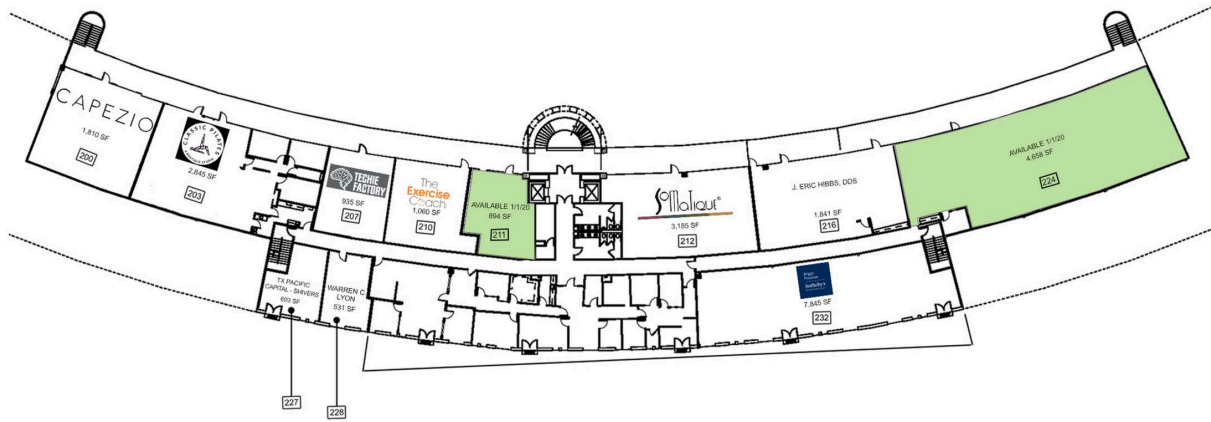

The Pavilion on Lovers Lane

100 AVAILABLE	3,369 SF	150 AVAILABLE	3,245 SF
115 AVAILABLE	1,559 SF	211 AVAILABLE	894 SF
123 AVAILABLE	2,341 SF	224 AVAILABLE	4,658 SF