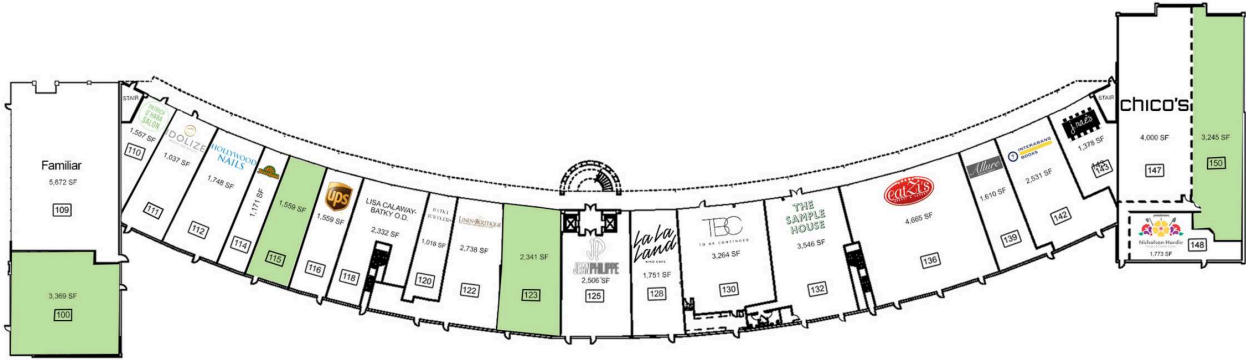

The Pavilion on Lovers Lane

100 AVAILABLE	3,369 SF	150 AVAILABLE	3,245 SF
115 AVAILABLE	1,559 SF	211 AVAILABLE	894 SF
123 AVAILABLE	2,341 SF	224 AVAILABLE	4,658 SF