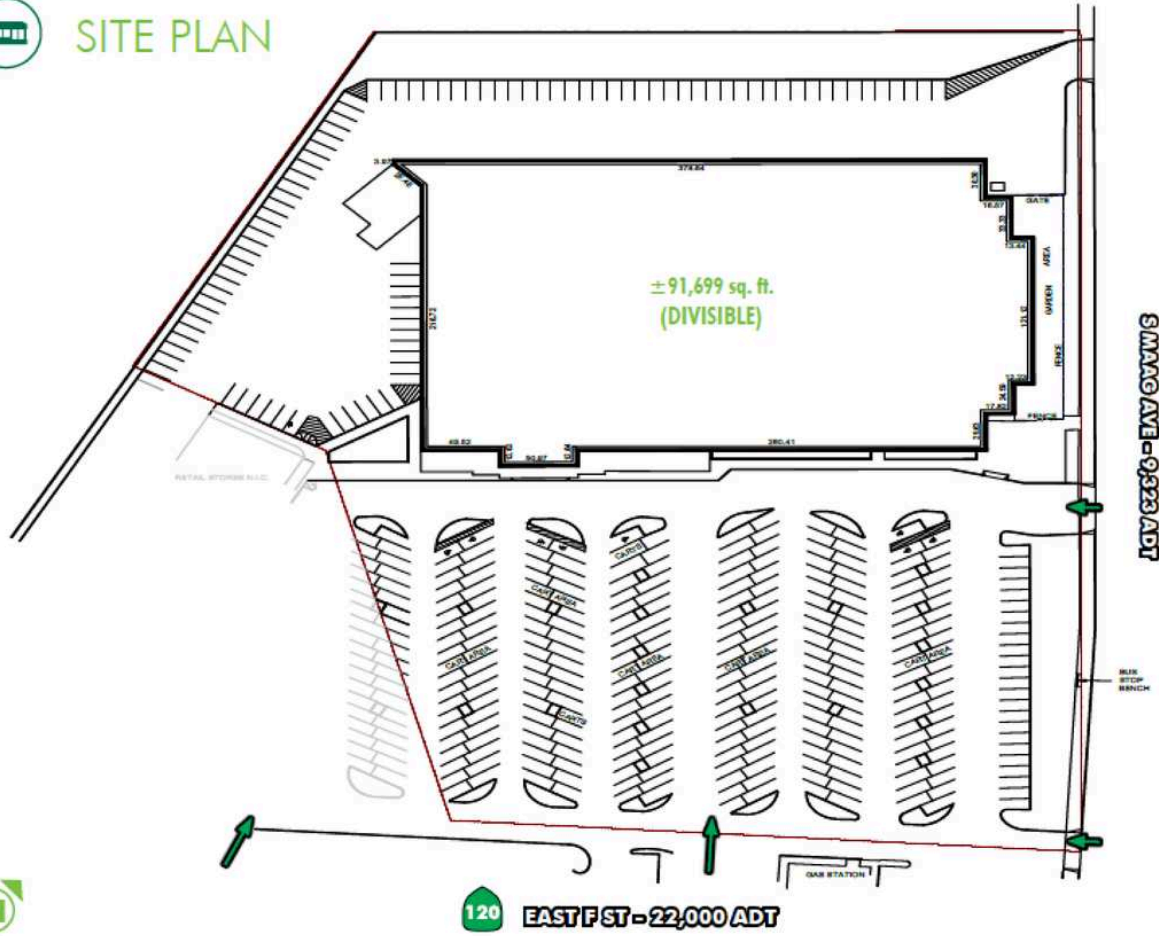

K-Mart Building

SITE PLAN

SITE PLAN IS NOT TO SCALE—ALL DIMENSIONS ARE APPROXIMATE

BLDG AVAILABLE

91,699 SF