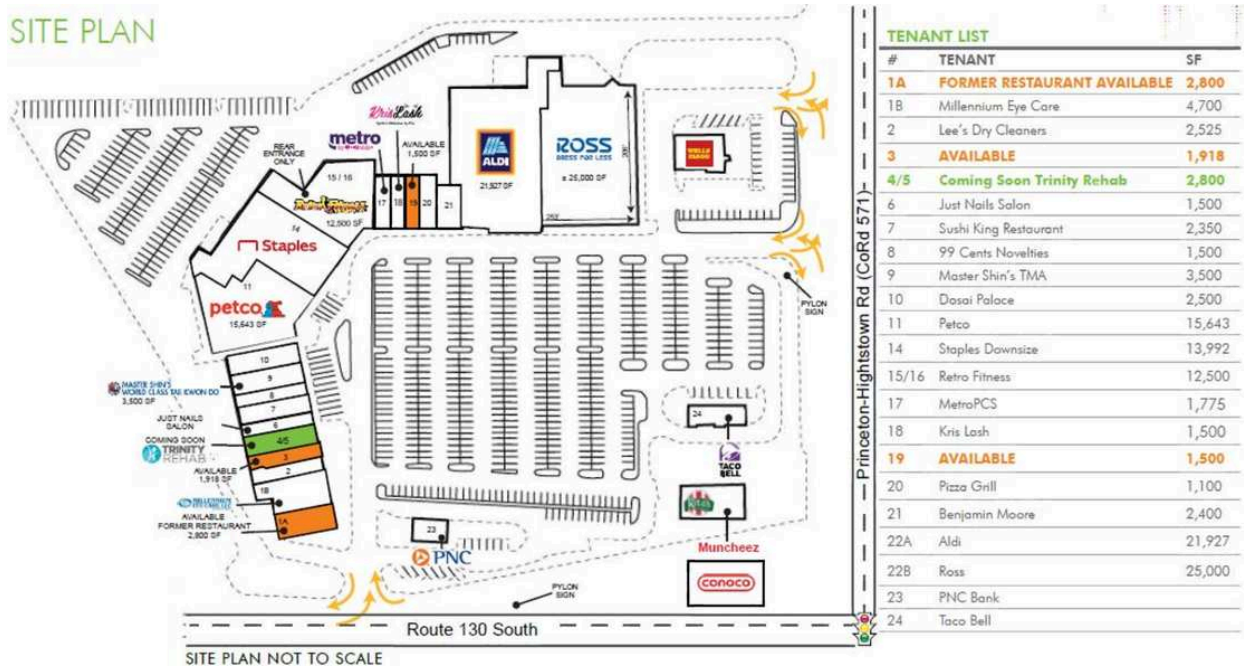

Windsor Center

SITE PLAN

1A AVAILABLE

2,800 SF

19 AVAILABLE

1,500 SF

3 AVAILABLE

1,918 SF