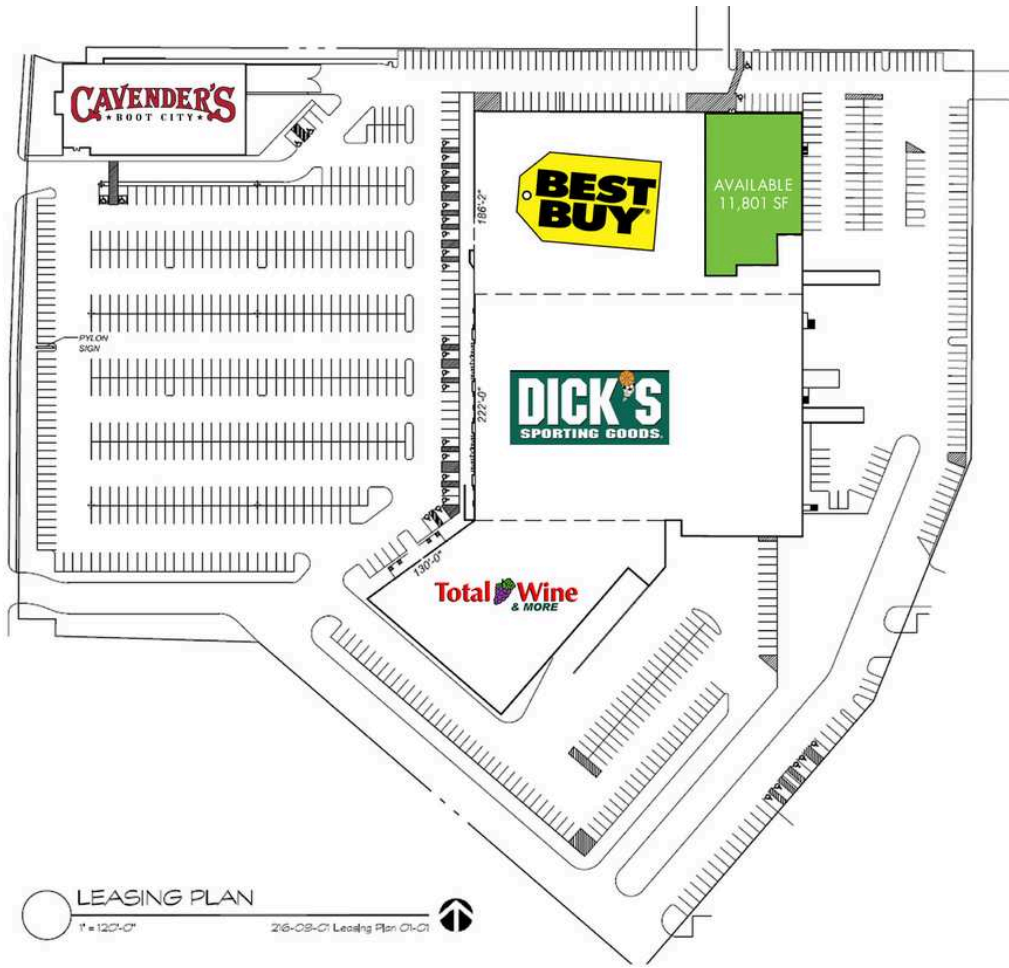

Best Buy Plaza

CENTRAL EXPRESSWAY

SERVICE ROAD

LEASING PLAN
1" = 120'-0"
216-09-01 Leasing Plan 01-01