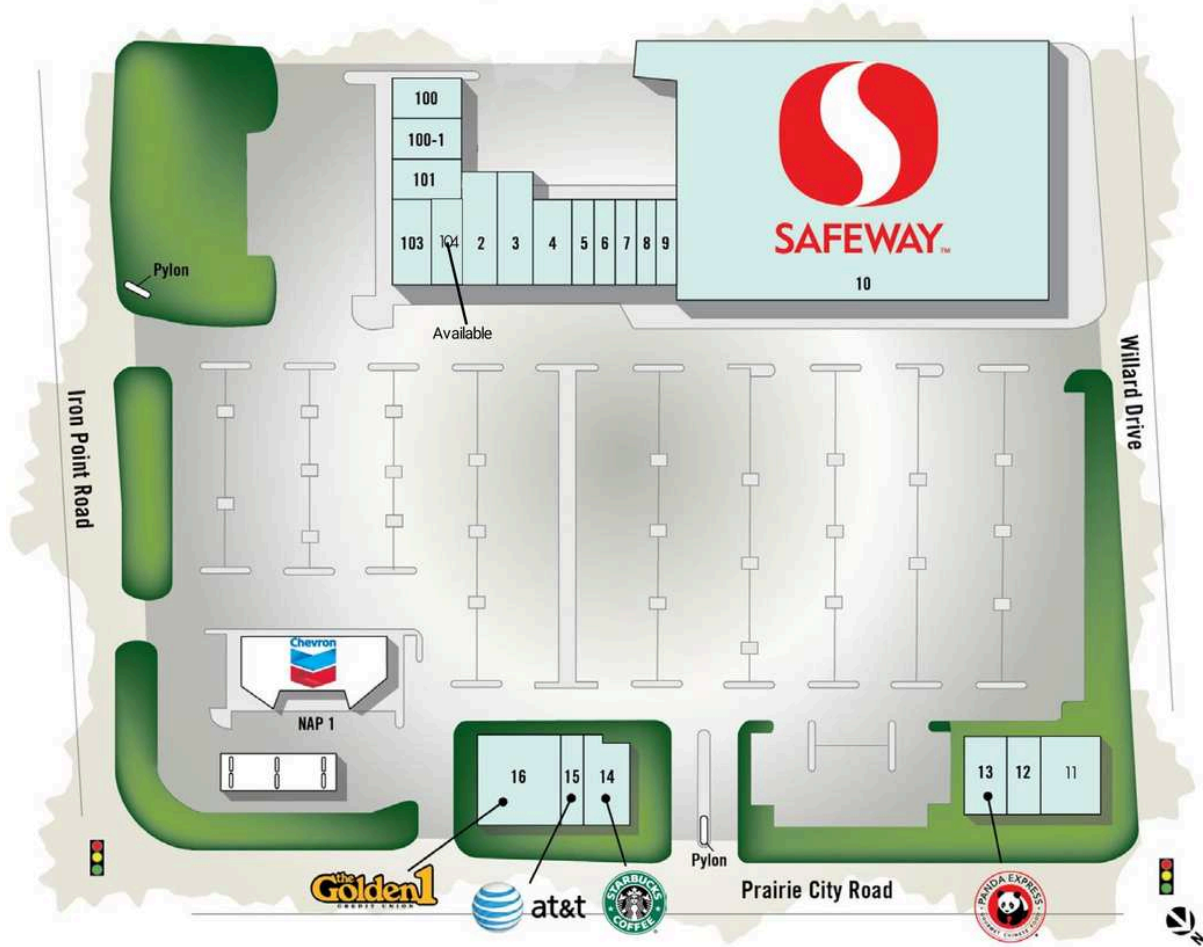

# Prairie City Crossing

104 AVAILABLE

1,765 SF