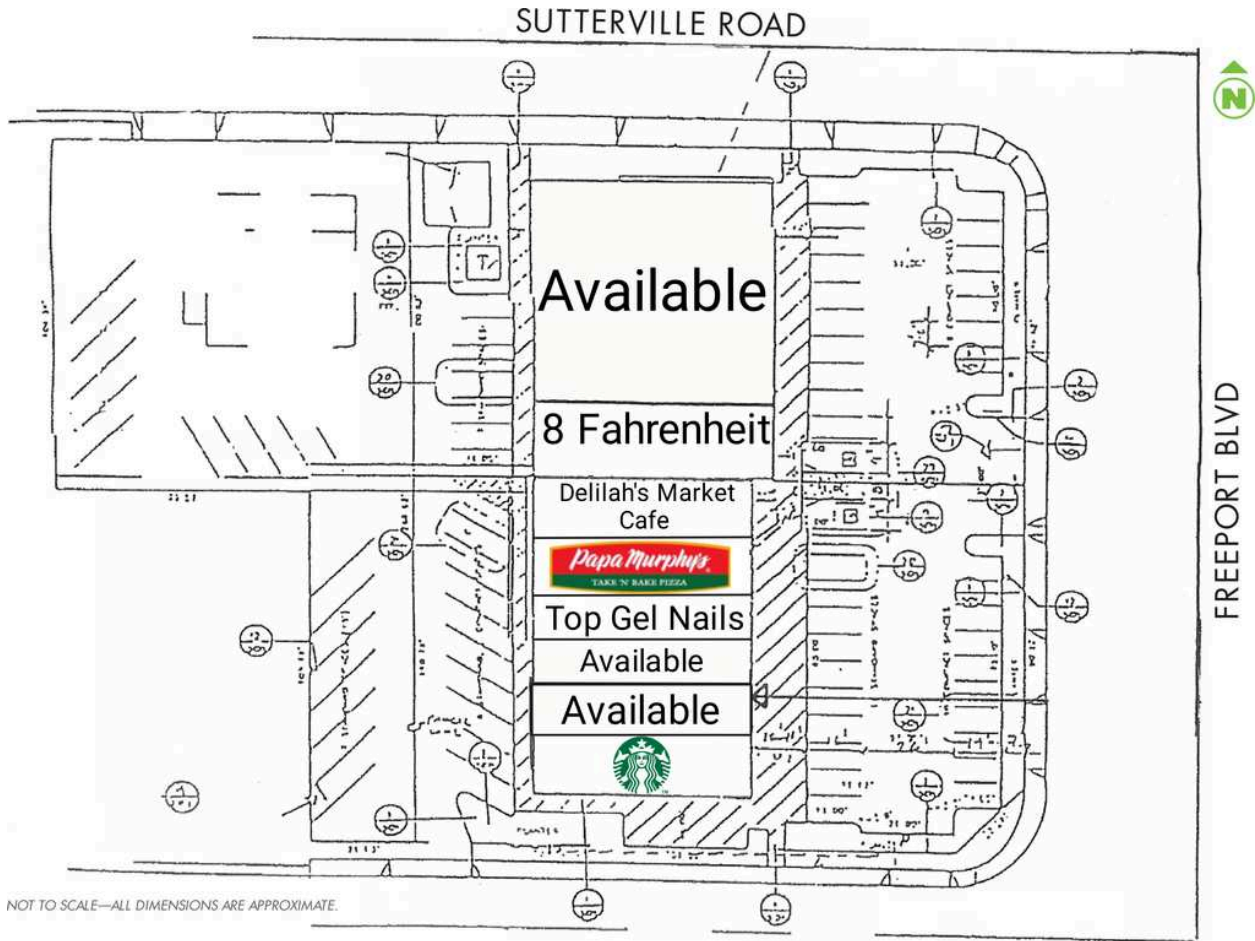

# Sutterville Square

1 Starbucks

2 AVAILABLE

3 AVAILABLE

4 Top Gel Nails

5 Papa Murphy's

6 Delilah's Market Cafe

7 8 Fahrenheit

8 AVAILABLE

3,500 SF

1,024 SF

1,023 SF