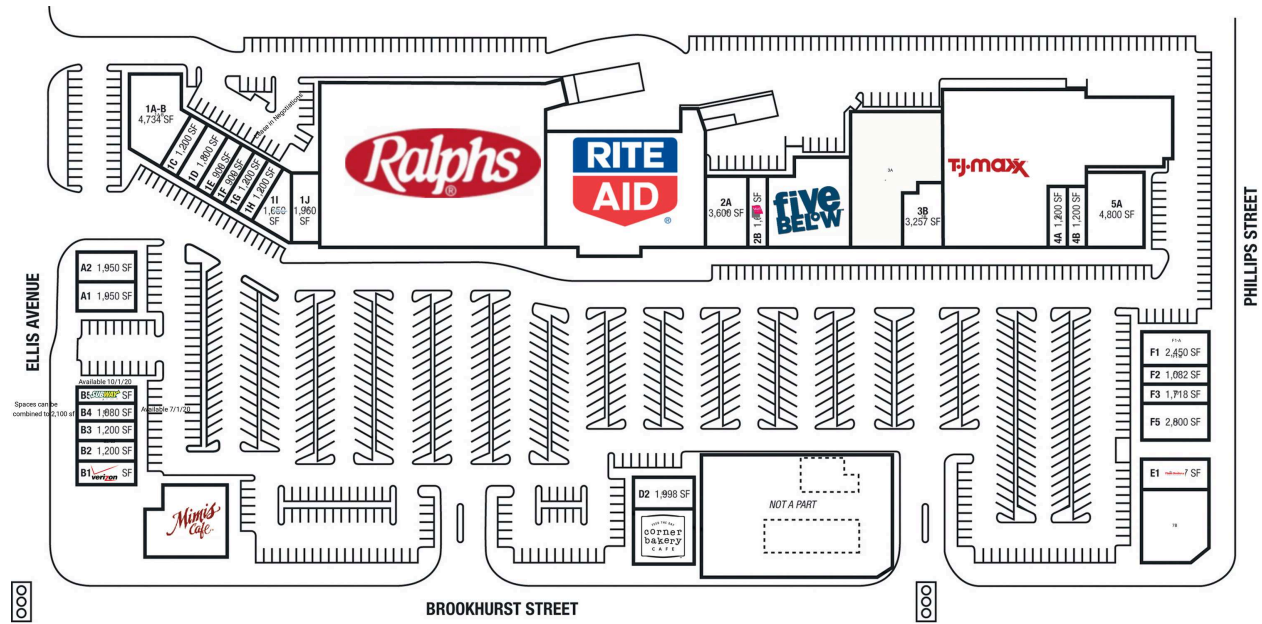

Fountain Valley Promenade

A1 Fitbites Grill	1,950 SF	F5 SuperMex Restaurant	2,800 SF
A2 Full Moon Sushi	1,950 SF	MAJ1 Ralph's	45,000 SF
B1 Verizon Wireless	1,800 SF	MAJ2 Rite Aid	23,714 SF
B2/B3 Tutoring Club	2,400 SF	MAJ3 TJ Maxx	31,550 SF
B4 SMOKE SHOP	1,080 SF	1A-B USACE	4,734 SF
B5 Subway	1,020 SF	1C AVAILABLE	1,200 SF
C1 Mimi's Cafe	7,000 SF	1D Vision Care	1,800 SF
D1 Corner Bakery Cafe	3,995 SF	1E Luxury Nails	900 SF
D2 Shin Sen Gumi Restaurant	1,998 SF	1F AVAILABLE	900 SF
E1 The Flame Broiler	1,957 SF	1G Dr. Robert Childs, DDS	1,200 SF
F1-A Paderia	1,225 SF	1H Super Cuts	1,200 SF
F1-B Drill'd Ice Cream	1,225 SF	1I Weight Watchers	1,650 SF
F2 M&D Eyebrow Threading	1,082 SF	1J The Green Spot	1,960 SF
F3 Inka Cantina	1,718 SF	2A Elements Salon	3,600 SF

Fountain Valley Promenade

2B Sally Beauty Supply	1,600 SF	4A Shoe Locker	1,200 SF
2C/E Five Below	8,400 SF	4B AVAILABLE	1,200 SF
3A AVAILABLE	11,743 SF	5A AVAILABLE	4,800 SF
3B Origins Massage	3,257 SF	7B Shabuya	5,631 SF