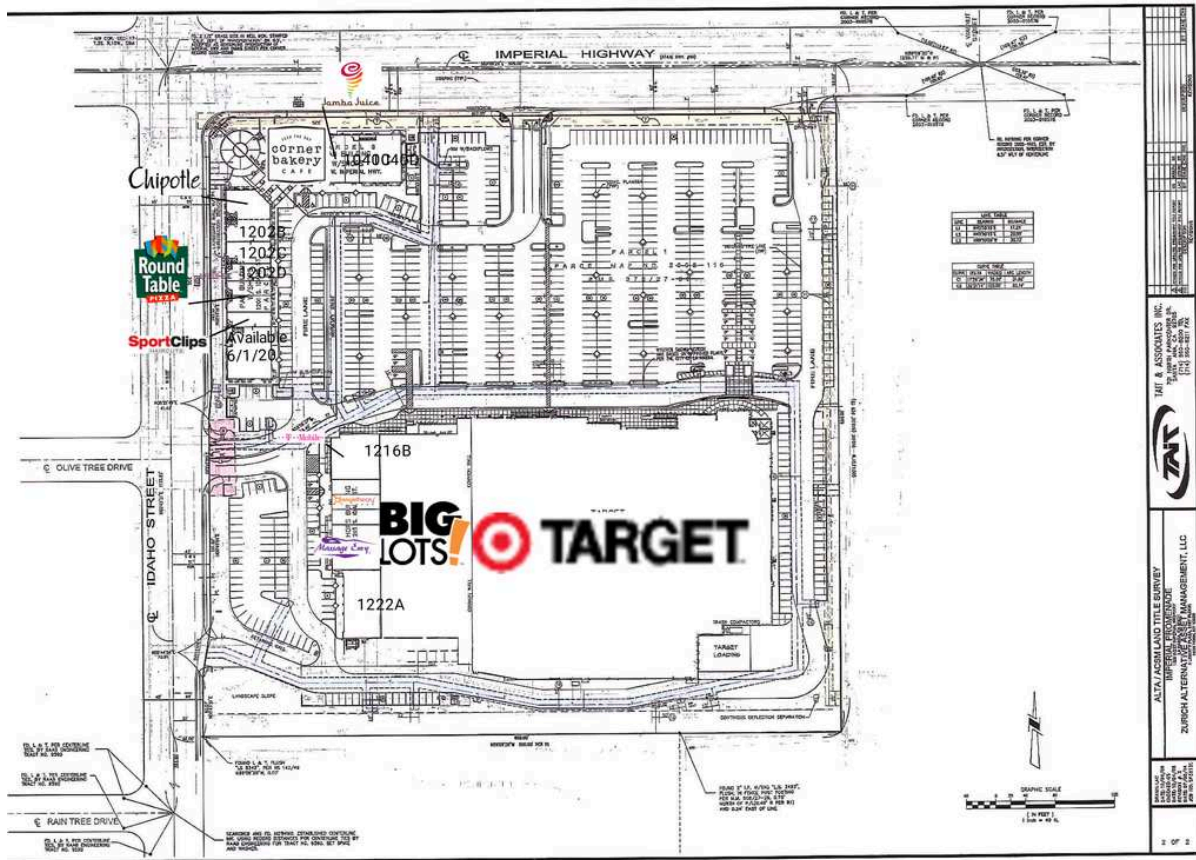

# La Habra Imperial Promenade

1 Target		1202EF Round Table Pizza	2,550 SF
2 Big Lots		1202G Sport Clips	1,250 SF
1040A Corner Bakery Cafe	4,058 SF	1202H Pearle Vision	2,061 SF
1040B Jamba Juice	1,337 SF	<b>1202I AVAILABLE</b>	1,905 SF
1040C Poke	1,035 SF	1216A T-Mobile	2,439 SF
1040D MedPost	3,500 SF	1216B Dentist	1,816 SF
1202A Chipotle Mexican Grill	2,120 SF	1216C Orange Theory Fitness	3,100 SF
1202B Pho Fula	1,900 SF	1216D Massage Envy	3,878 SF
1202C Nail Salon	1,800 SF	1222A Reading Town	2,000 SF
1202D Twin Dragon	1,400 SF	<b>1222B AVAILABLE</b>	2,600 SF