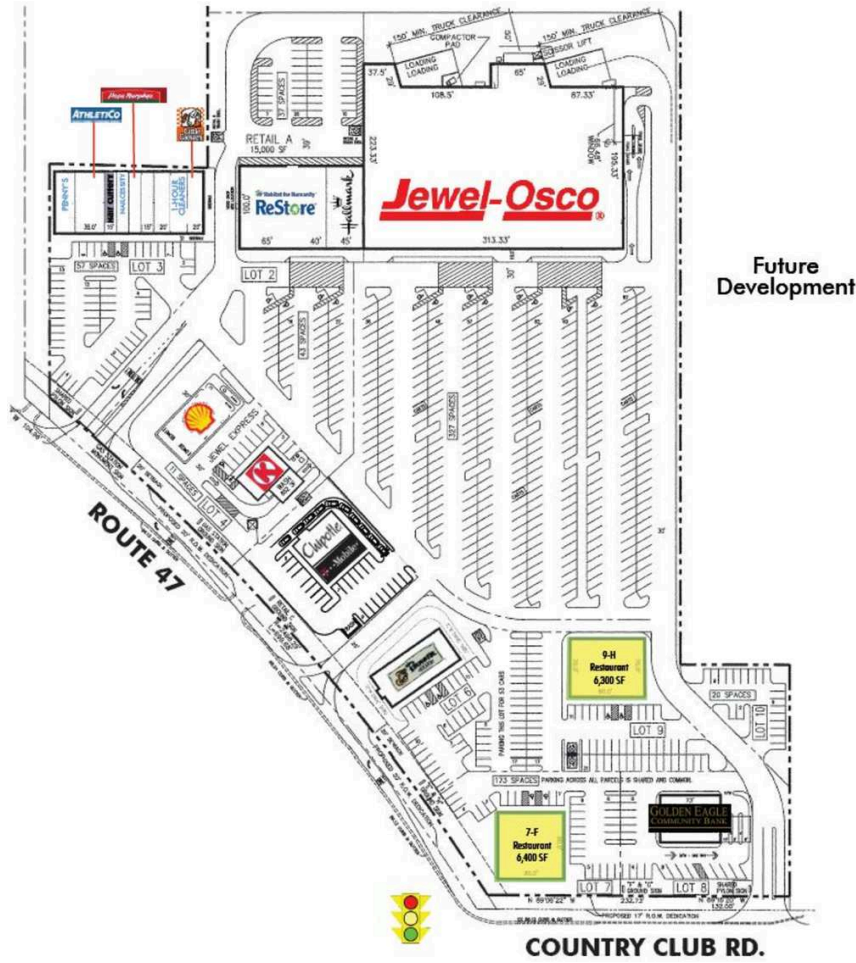

Woodstock Retail Center

F7 AVAILABLE

6,400 SF

H9 AVAILABLE

6,300 SF