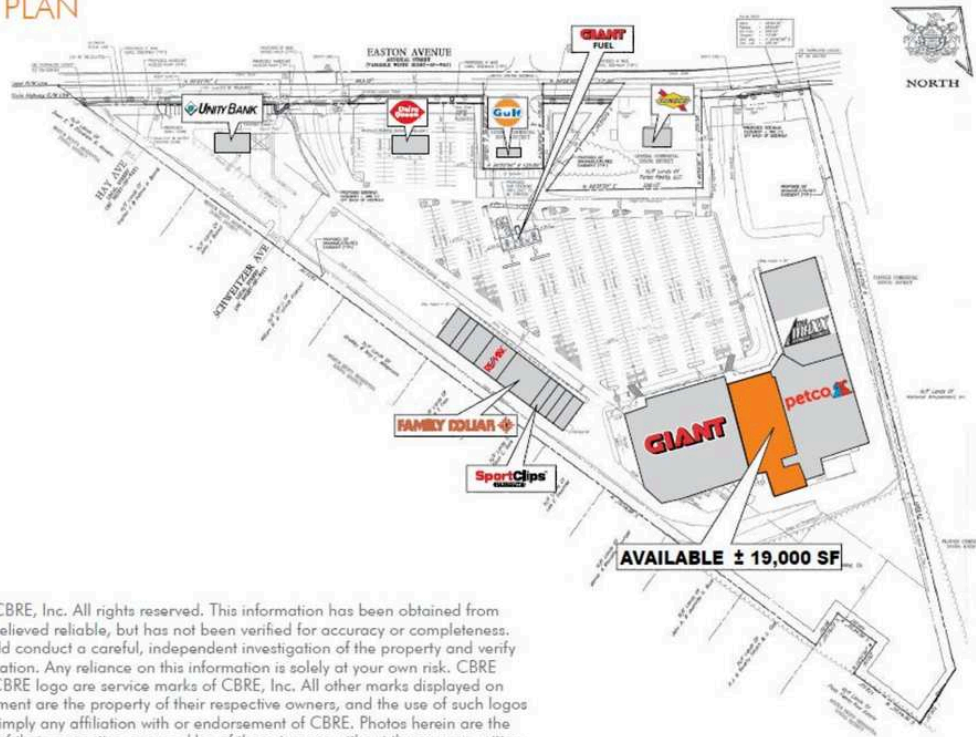

2918 Easton Avenue

SITE PLAN

© 2019 CBRE, Inc. All rights reserved. This information has been obtained from sources believed reliable, but has not been verified for accuracy or completeness. You should conduct a careful, independent investigation of the property and verify all information. Any reliance on this information is solely at your own risk. CBRE and the CBRE logo are service marks of CBRE, Inc. All other marks displayed on this document are the property of their respective owners, and the use of such logos does not imply any affiliation with or endorsement of CBRE. Photos herein are the property of their respective owners. Use of these images without the express written consent of the owner is prohibited.

1 AVAILABLE

19,000 SF