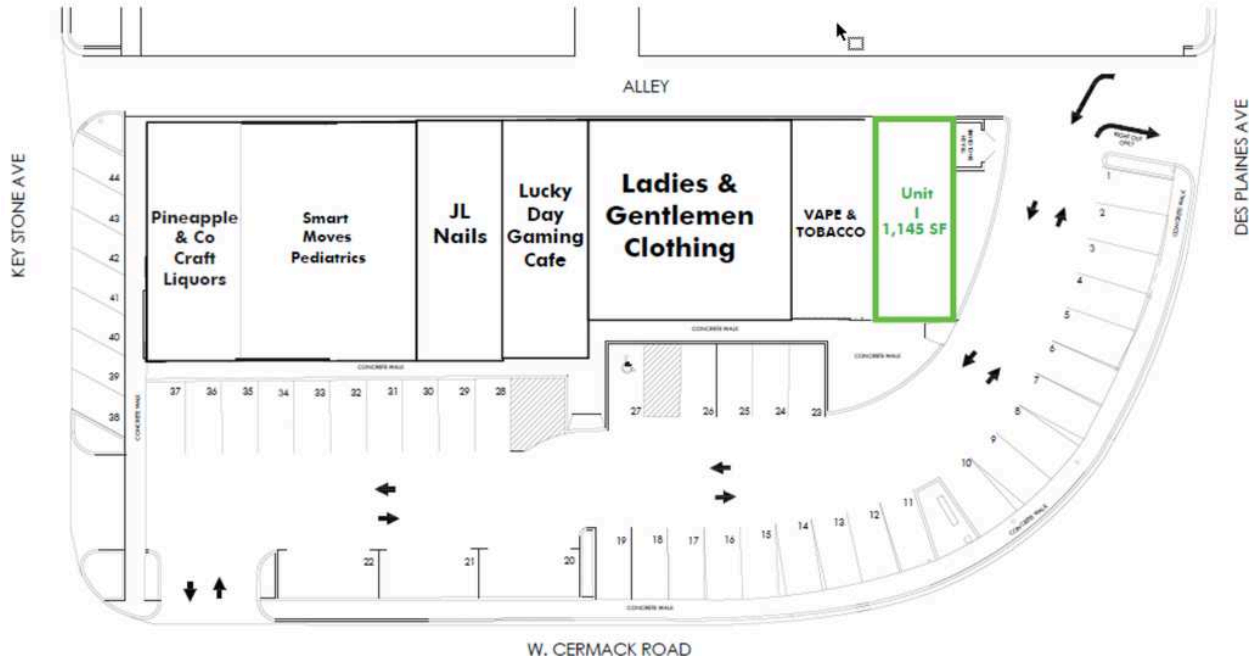

North Riverside Center

Site Plan

UNIT 1 AVAILABLE

1,145 SF