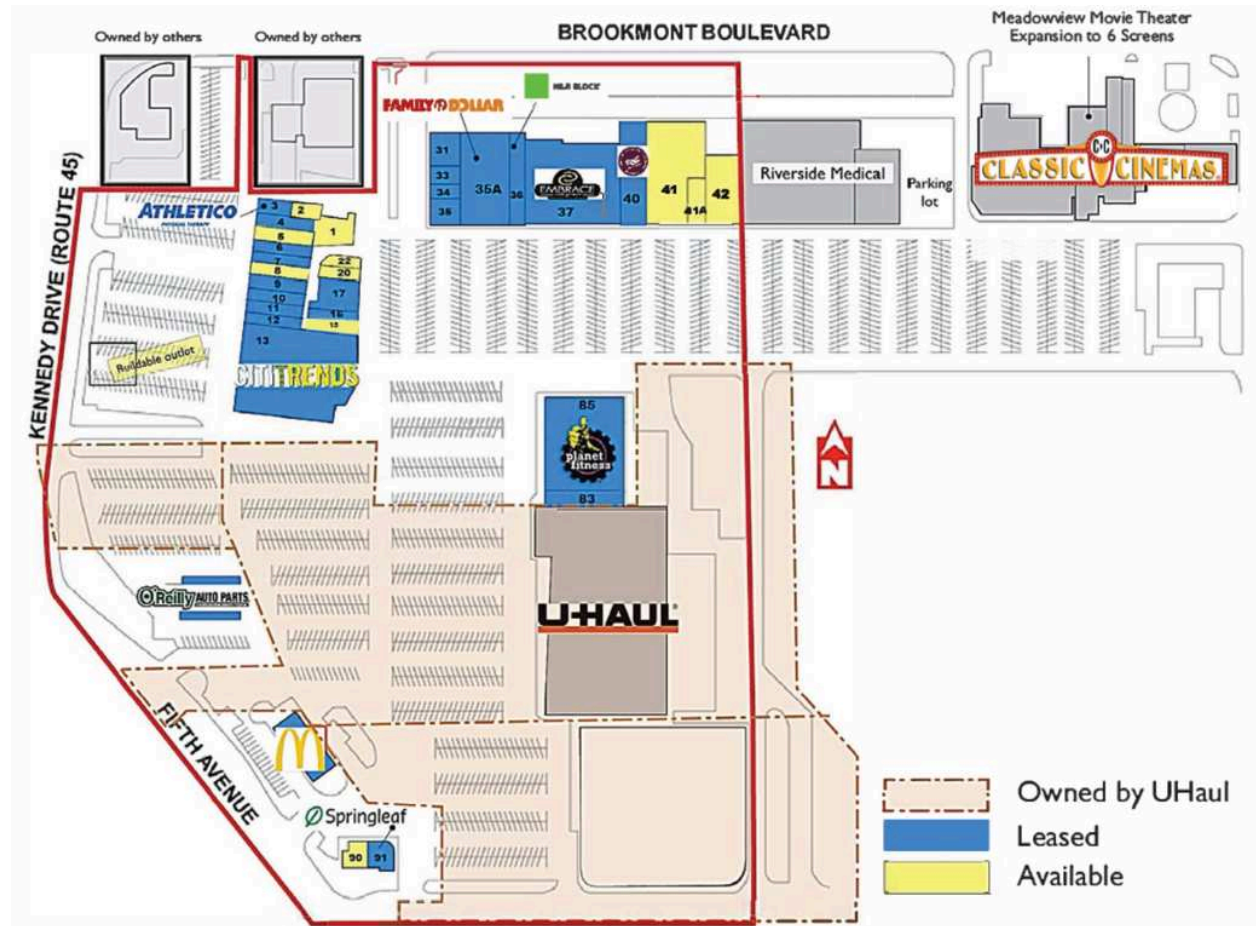

The Shoppes at Meadowview

1 AVAILABLE	2,428 SF	22 AVAILABLE	718 SF
2 AVAILABLE	1,500 SF	40 AVAILABLE	5,945 SF
5 AVAILABLE	1,203 SF	41 AVAILABLE	12,158 SF
8 AVAILABLE	1,479 SF	41A AVAILABLE	2,528 SF
15 AVAILABLE	1,200 SF	42 AVAILABLE	5,737 SF
20 AVAILABLE	1,454 SF	90 AVAILABLE	1,565 SF