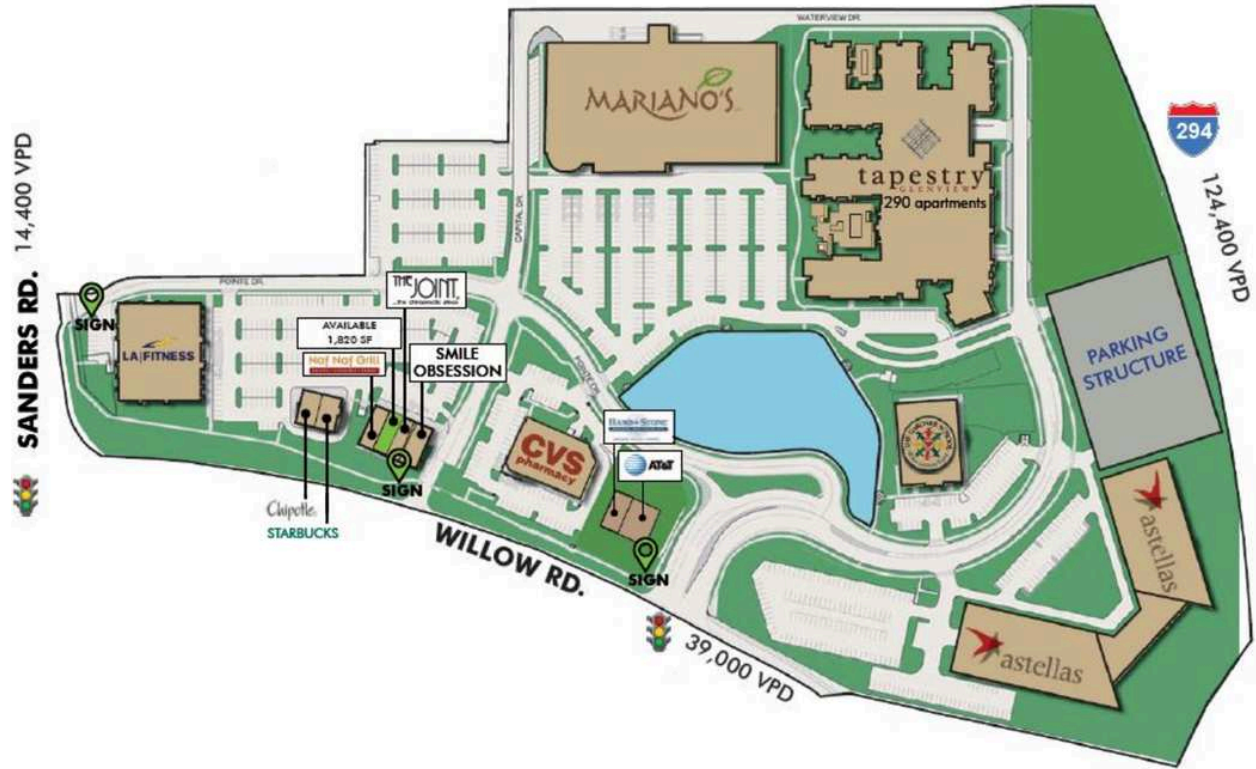

# Shops at Glen Pointe

3806 AVAILABLE

1,820 SF