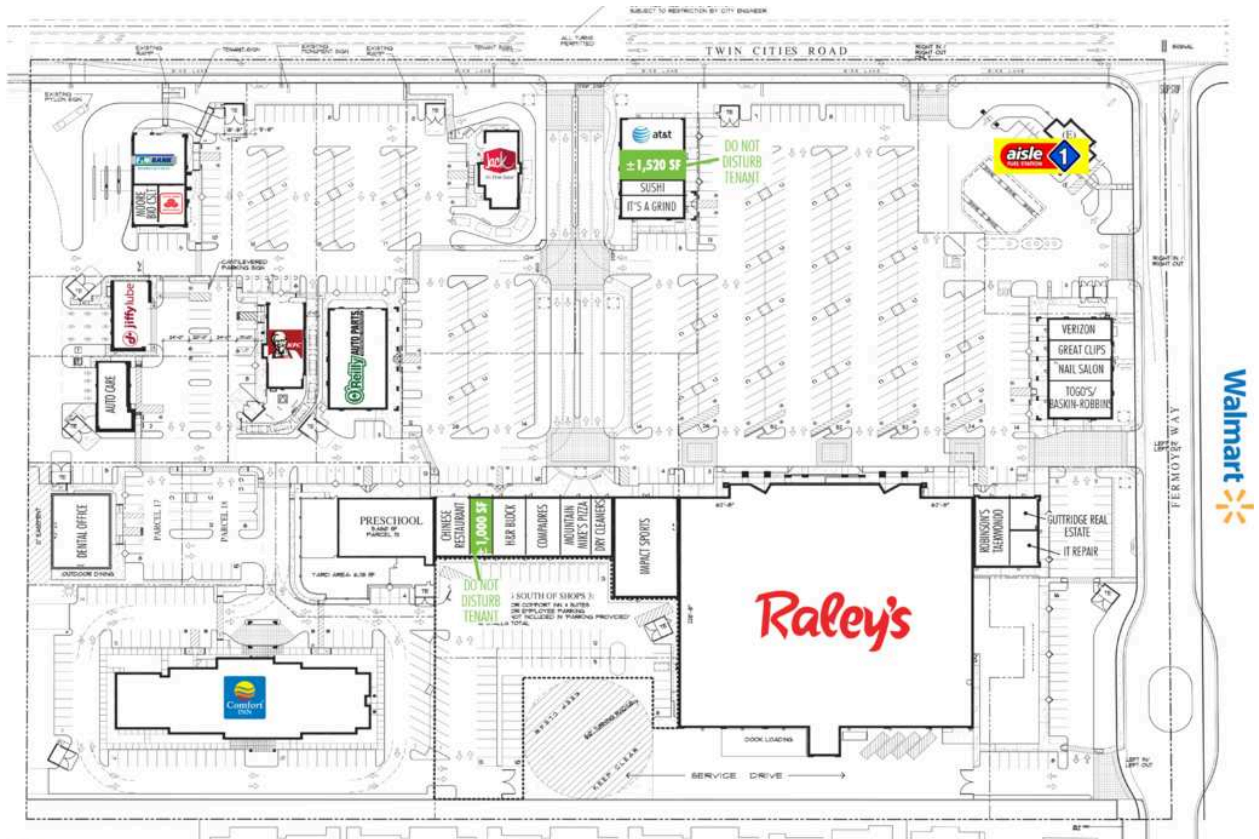

# Galt Village

 SITE PLAN IS NOT TO SCALE--ALL DIMENSIONS ARE APPROXIMATE.

10400-20 AVAILABLE

1,000 SF

10420-30 AVAILABLE

1,520 SF