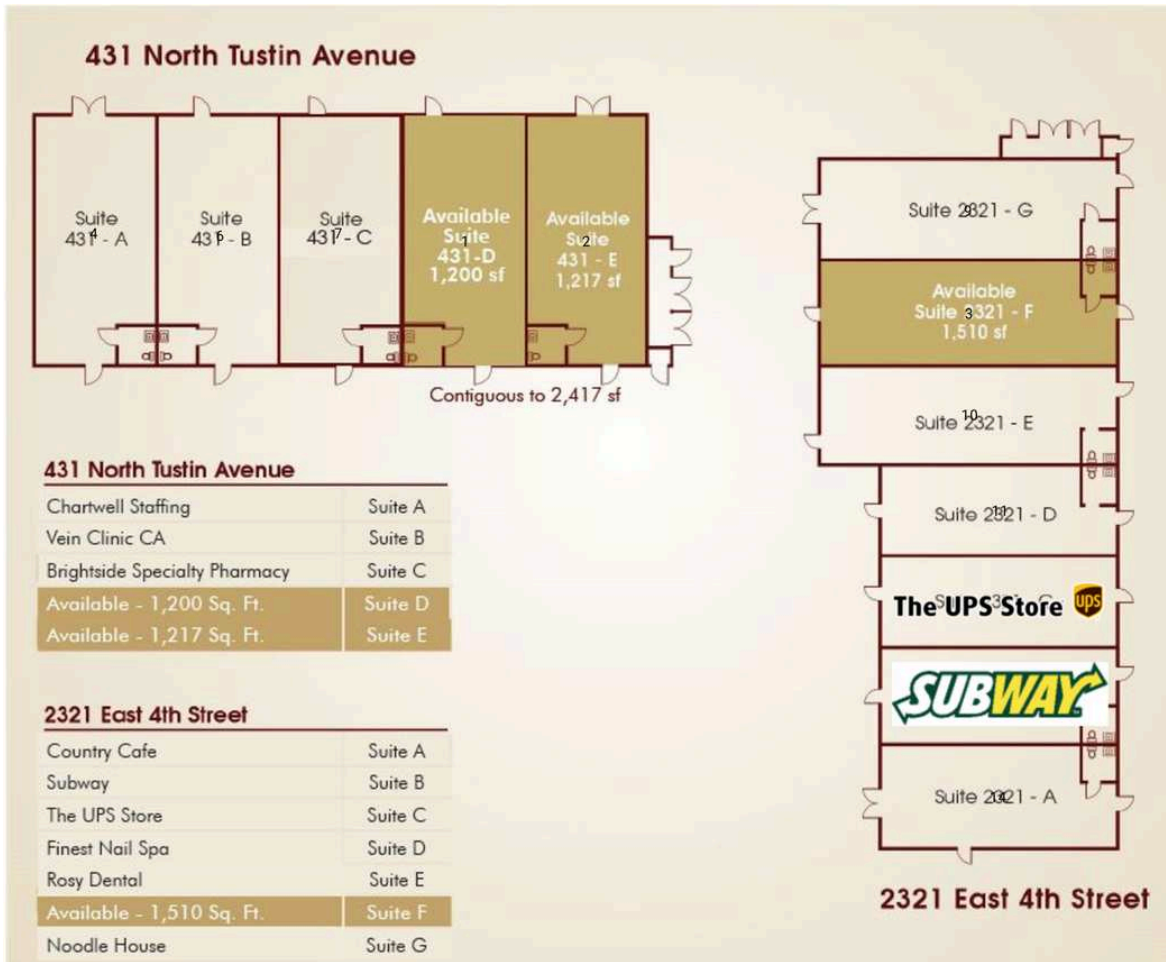

Creekside Retail Center

- | | | |
|---------------------------------|----------|--------------------|
| 1 AVAILABLE | 1,200 SF | 9 Noodle House |
| 2 AVAILABLE | 1,217 SF | 10 Rosy Dental |
| 3 AVAILABLE | 1,510 SF | 11 Finest Nail Spa |
| 4 Chartwell Staffing | | 12 The UPS Store |
| 6 Vein Clinic CA | | 13 Subway |
| 7 Brightside Specialty Pharmacy | | 14 Country Cafe |