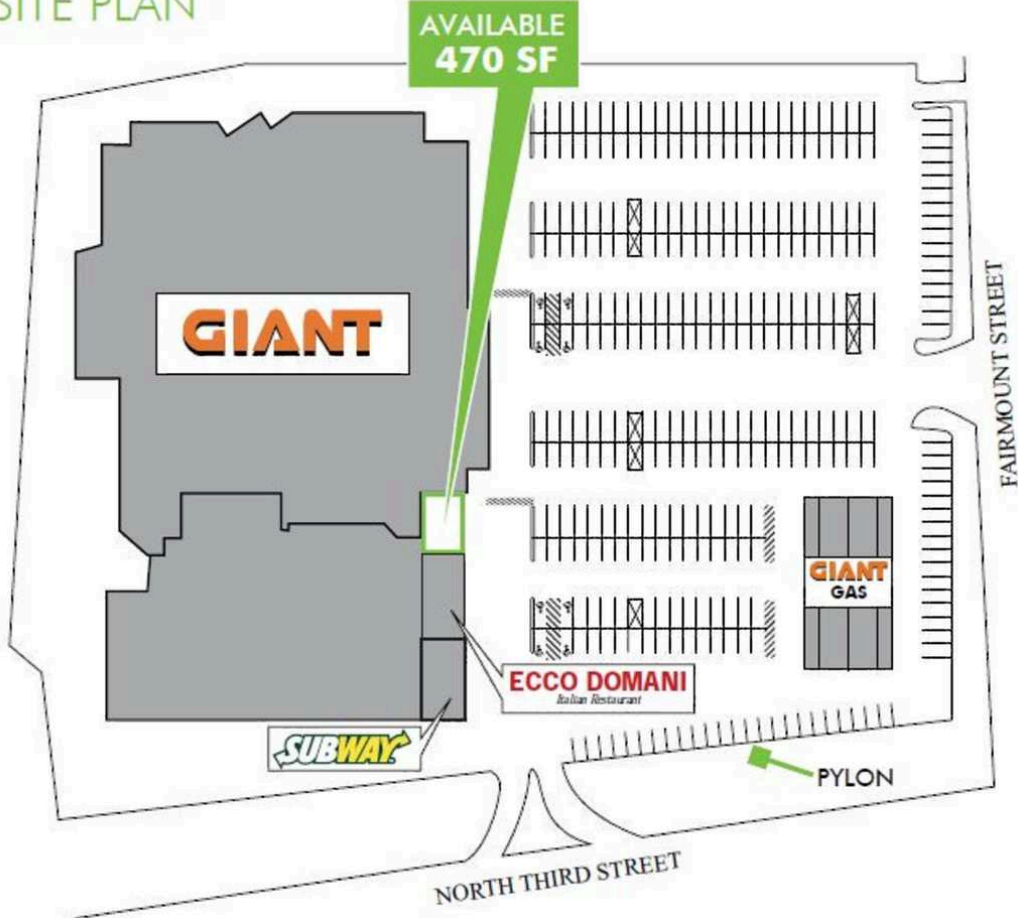

# Coopersburg Common

## SITE PLAN

1 AVAILABLE

470 SF