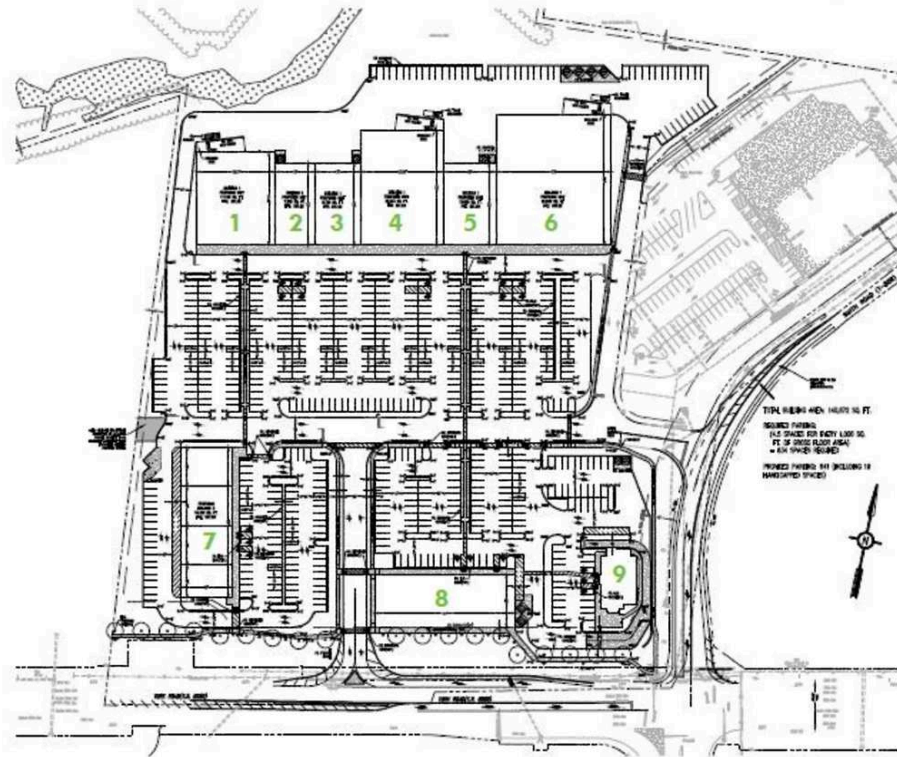

42 Acres-Gettysburg

SITE PLAN

SPACE# - AVAILABLE SQ. FT.

1 - ±17,240 SQ. FT.	4 - ±22,123 SQ. FT.	7 - ±18,400 SQ. FT. (DIVISIBLE)
2 - ±7,500 SQ. FT.	5 - ±10,000 SQ. FT.	8 - ±17,120 SQ. FT. (DIVISIBLE)
3 - ±8,750 SQ. FT.	6 - ±35,000 SQ. FT.	9 - ±4,739 SQ. FT.

1 AVAILABLE	17,240 SF	6 AVAILABLE	35,000 SF
2 AVAILABLE	7,500 SF	7 AVAILABLE	18,400 SF
3 AVAILABLE	8,750 SF	8 AVAILABLE	17,120 SF
4 AVAILABLE	22,123 SF	9 AVAILABLE	4,739 SF
5 AVAILABLE	10,000 SF		