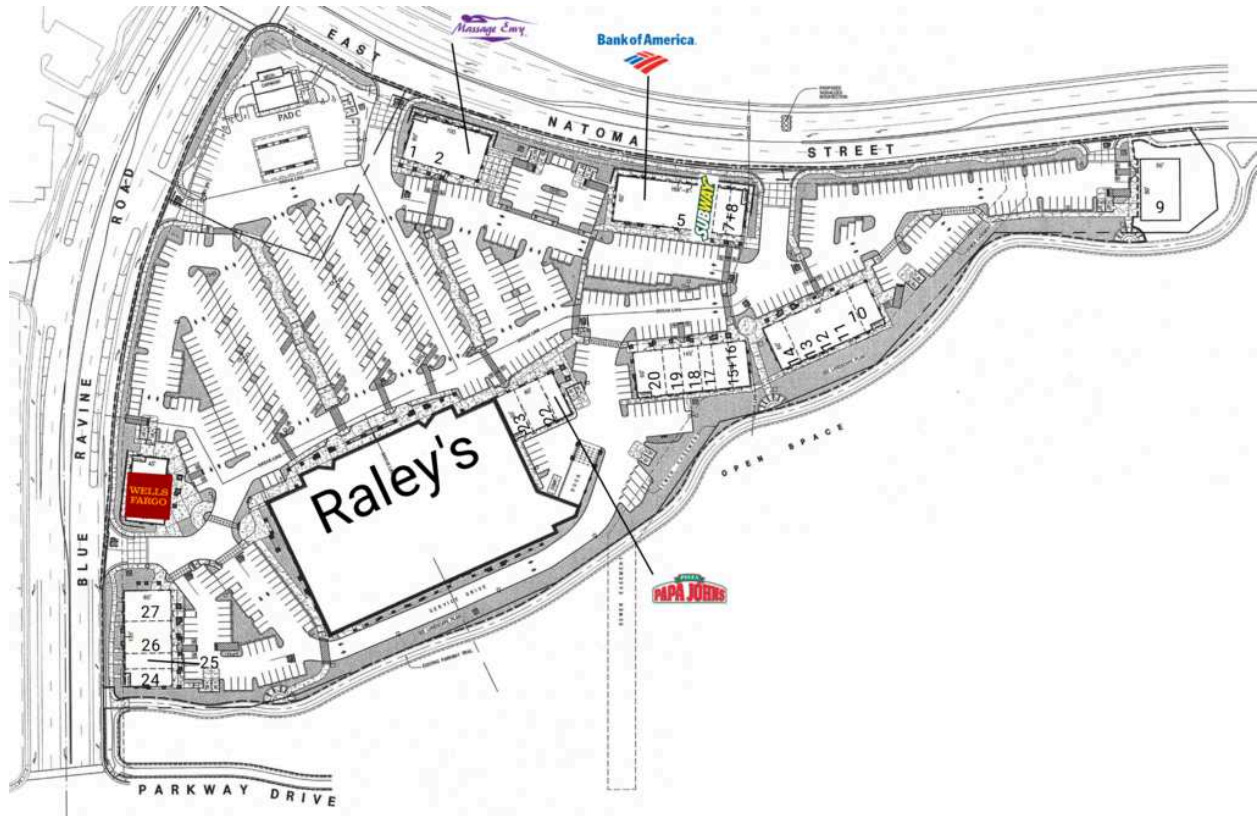

Raley's At The Parkway

1 Lucille's Coffee	1,500 SF	17 Sports Cuts	1,200 SF
2 POSH BAGEL	1,500 SF	18 Folsom Martial Arts	1,200 SF
3 Massage Envy	3,000 SF	19 Hasu Teriyaki	1,200 SF
4 Bank of America	3,000 SF	20 Mimosa House	2,700 SF
5 Design Dreams Flooring	1,031 SF	21 Papa John's	1,225 SF
6 Subway	1,200 SF	22 AVAILABLE	2,015 SF
7+8 Fit 36	3,200 SF	23 Strings Italian Cafe	1,559 SF
9 Mexquite Restaurant	4,000 SF	24 Empire Parkway Dentist	1,399 SF
10 Sunny Garden Chinese Restaurant	1,504 SF	25 Big Spoon Yogurt	1,200 SF
11 Empire Cleaners	900 SF	26 AVAILABLE	1,900 SF
12 Excel Nails	1,200 SF	27 Folsom Tap House	3,000 SF
13 AVAILABLE	2,100 SF	28 Raley's	66,258 SF
14 Maribou Spa	3,000 SF	29 Wells Fargo	
15+16 Mountain Mike's Pizza	2,400 SF		