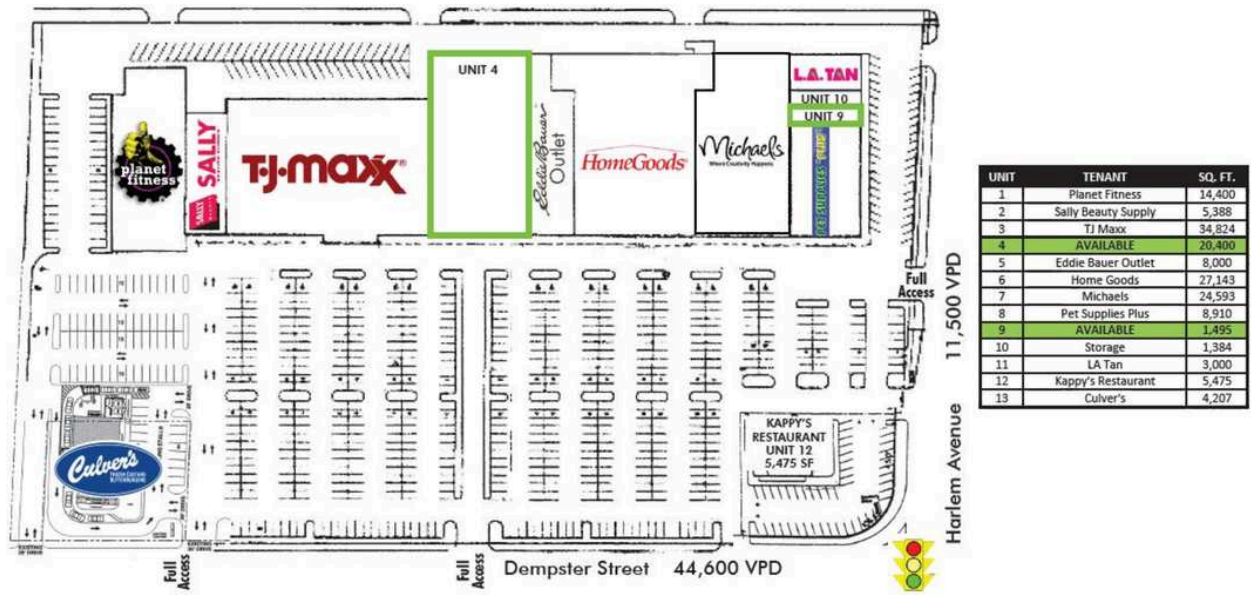

Village Plaza - Morton Grove

1 Planet Fitness	14,400 SF	8 Pet Supplies Plus	8,910 SF
2 Sally Beauty	5,388 SF	9 AVAILABLE	1,495 SF
3 TJ Maxx	34,824 SF	10 Storage	1,384 SF
4 AVAILABLE	20,400 SF	11 LA Tan	3,000 SF
5 Eddie Bauer Outlet	8,000 SF	12 Kappy's Restaurant	5,475 SF
6 Home Goods	27,143 SF	13 Culver's	4,207 SF
7 Michaels	24,593 SF		