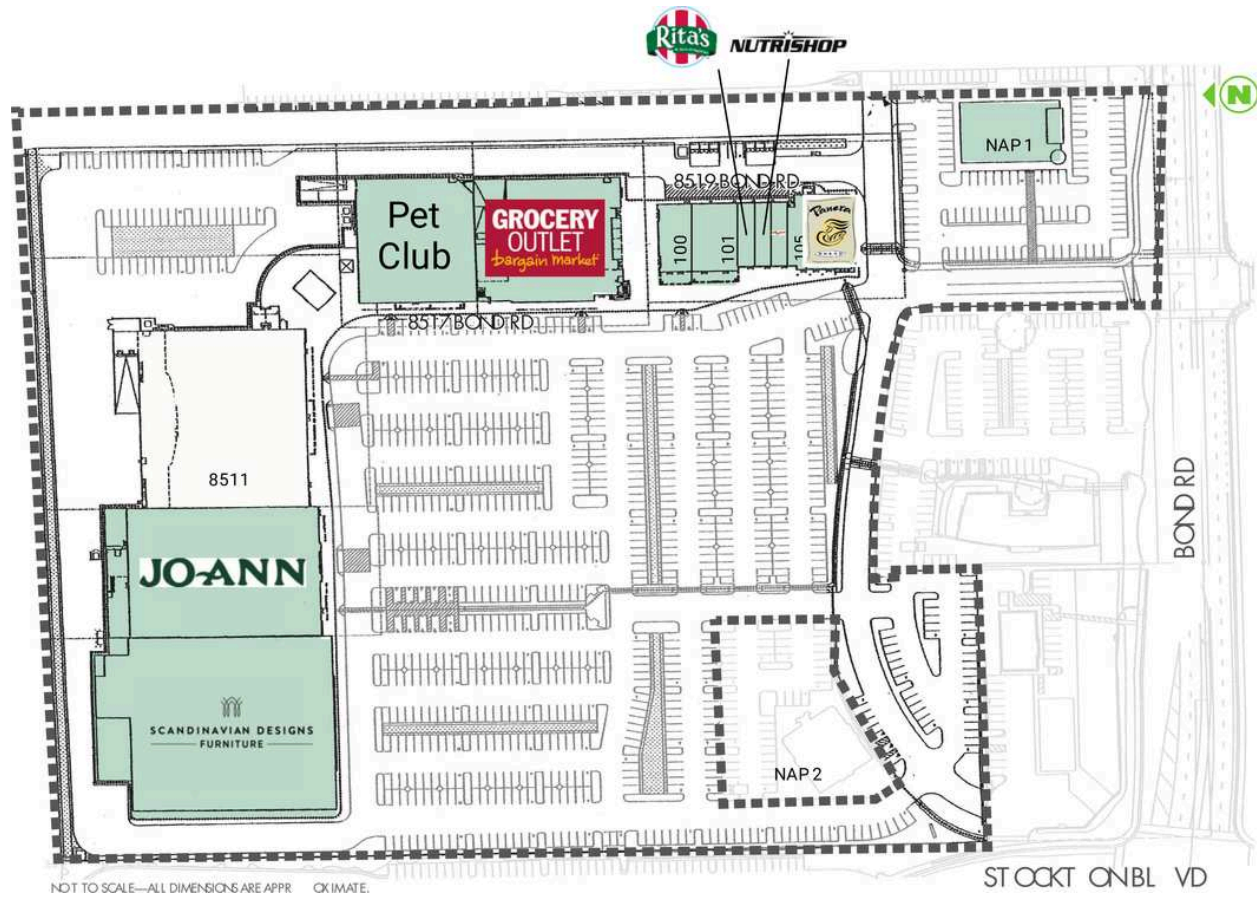

# Elk Grove Marketplace

100 Dos Coyotes	106 Panera Bread	
101 PAESANO'S	8507 Scandinavian Designs	49,262 SF
102 Rita's Italian Ice	8509 Jo-Ann Fabric and Craft	35,000 SF
103 Nutrishop	<b>8511 AVAILABLE</b>	45,000 SF
104 Cool Cuts 4 Kids	8517A Pet Club	19,200 SF
105 Nail Spa	8517B Grocery Outlet	20,000 SF