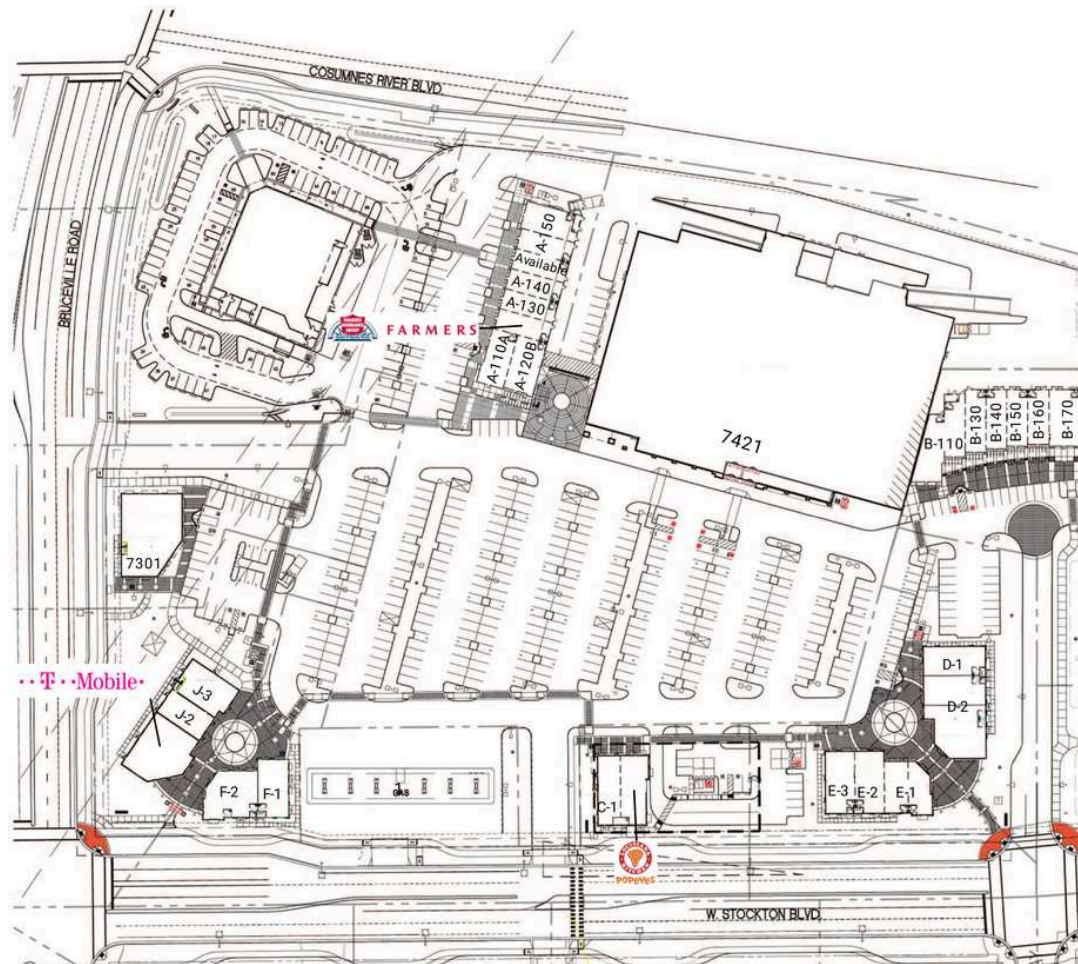

# College Square (the Shops at)

A-110A Jackson Hewitt Tax Services		C-2 Popeye's	
A-120 Farmers Insurance		D-1 Ultimate Dental	
A-120B CHILL BOX		D-2 Taqueria la Estrella	
<b>A-130 AVAILABLE</b>	1,460 SF	E-1 Kids Camp	
<b>A-140 AVAILABLE</b>	1,444 SF	<b>E-2 AVAILABLE</b>	1,651 SF
<b>A-145 AVAILABLE</b>	1,444 SF	E-3 Nail Salon	
A-150 Crab N Spice		F-1 TBD	
B-110 Hookaholics		F-2 Thai Giang	
B-130 Expert Hair Cuts		J-1 T-Mobile	
B-140 Indian Restaurant		J-2 Lollicup Coffee & Tea	
B-150 Massage Spa		J-3 Suki Sushi	
B-160 Tobacco/Gifts		1 Foods Co Fuel Center	
B-170 Chicago Pizza		7301 Washington Mutual	
C-1 MnM Pita		7421 Foods Co	