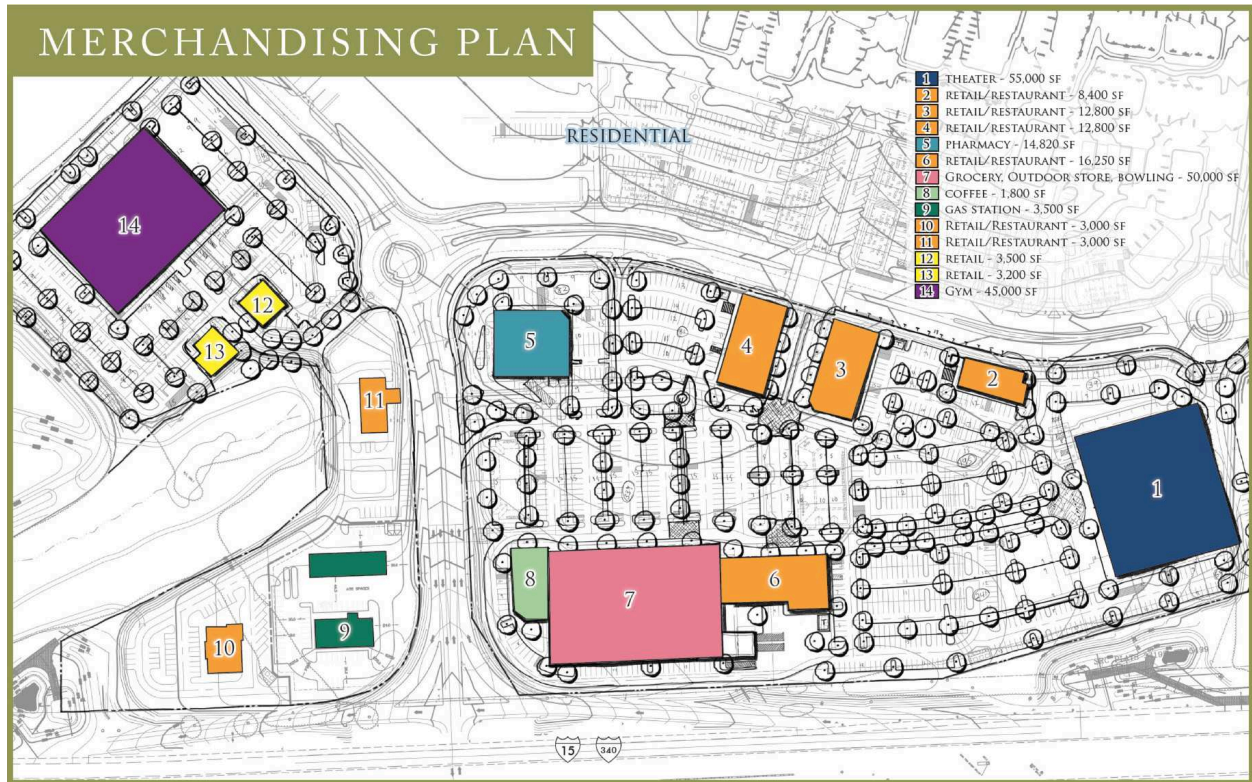

Jefferson Place

COFFEE HOUSE AVAILABLE	1,800 SF	RETAIL/RESTAURANT 1 AVAILABLE	8,400 SF
GAS STATION AVAILABLE	3,500 SF	RETAIL/RESTAURANT 2 AVAILABLE	12,800 SF
GROCERY AVAILABLE	50,000 SF	RETAIL/RESTAURANT 3 AVAILABLE	12,800 SF
GYM AVAILABLE	45,000 SF	RETAIL/RESTAURANT 4 AVAILABLE	16,250 SF
PHARMACY AVAILABLE	14,820 SF	RETAIL/RESTAURANT 5 AVAILABLE	3,000 SF
RETAIL 1 AVAILABLE	3,500 SF	RETAIL/RESTAURANT 6 AVAILABLE	3,000 SF
RETAIL 2 AVAILABLE	3,200 SF	THEATER AVAILABLE	55,000 SF