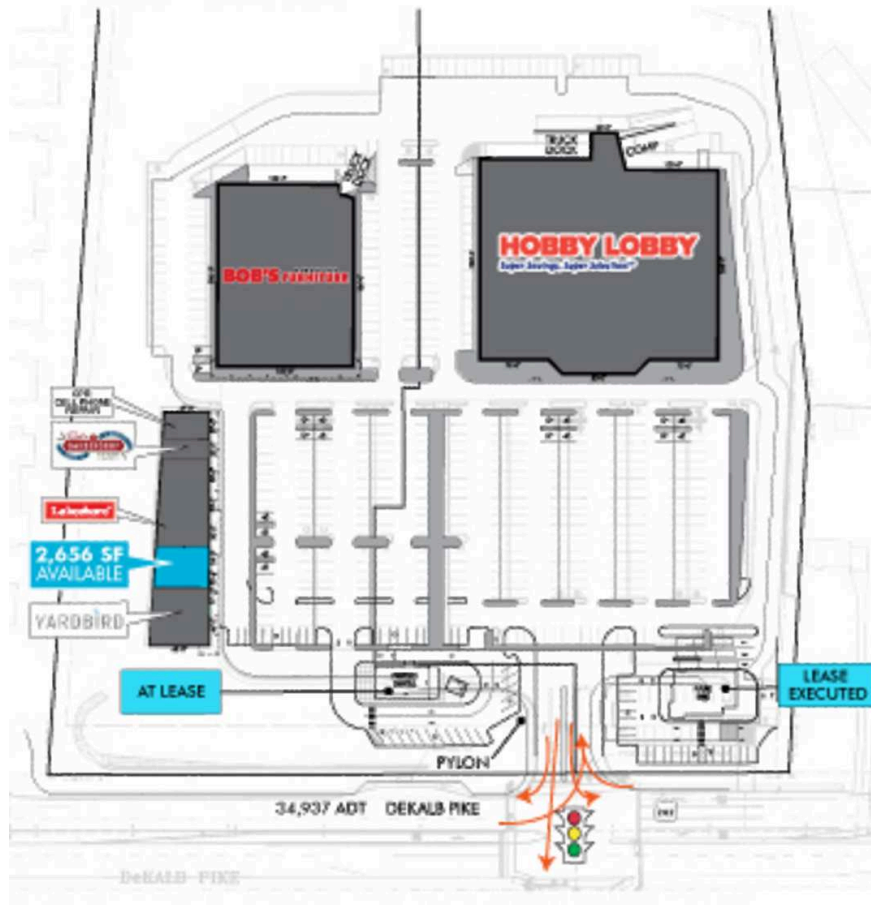

Dekalb Plaza

SITE PLAN

PROPOSED AVAILABLE

7,200 SF

2,656 AVAILABLE

2,656 SF