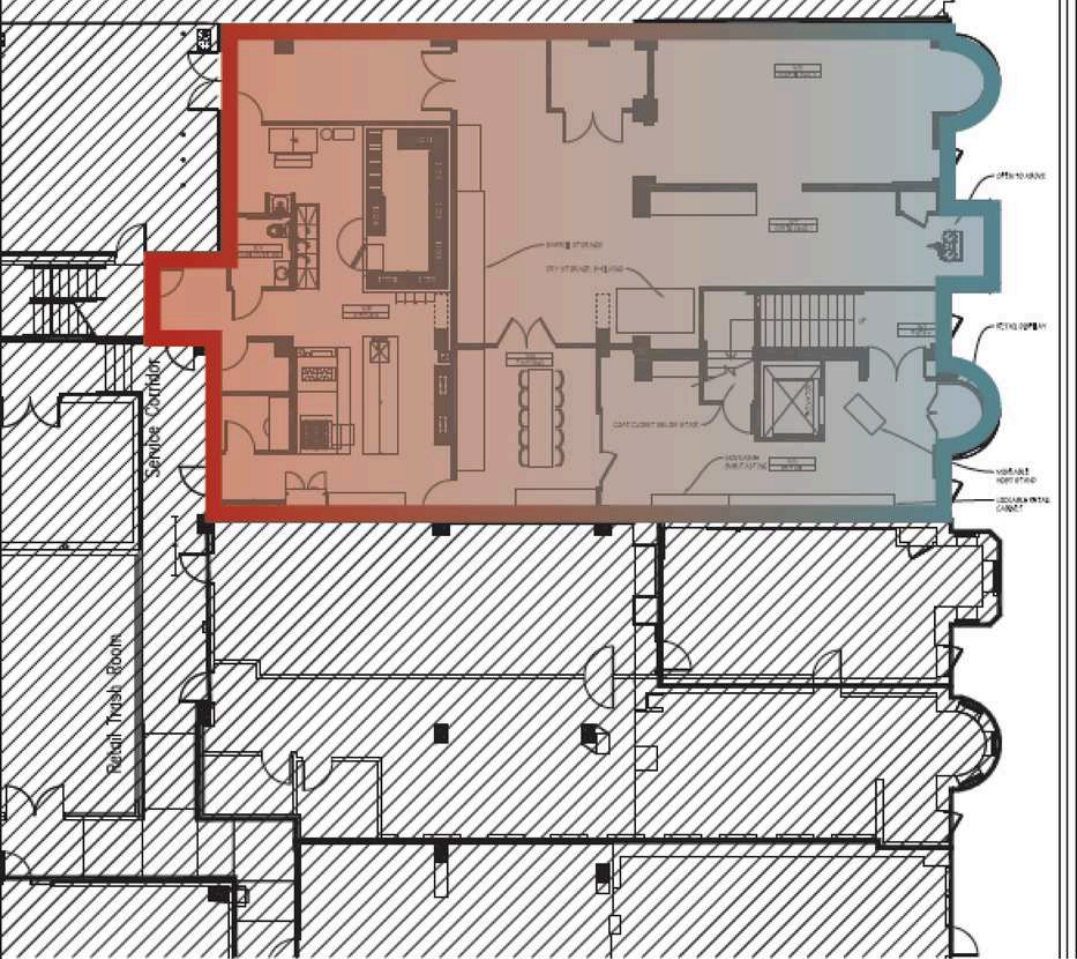

1414 U Street NW

1ST FLOOR SPACE AVAILABLE

4,044 SF