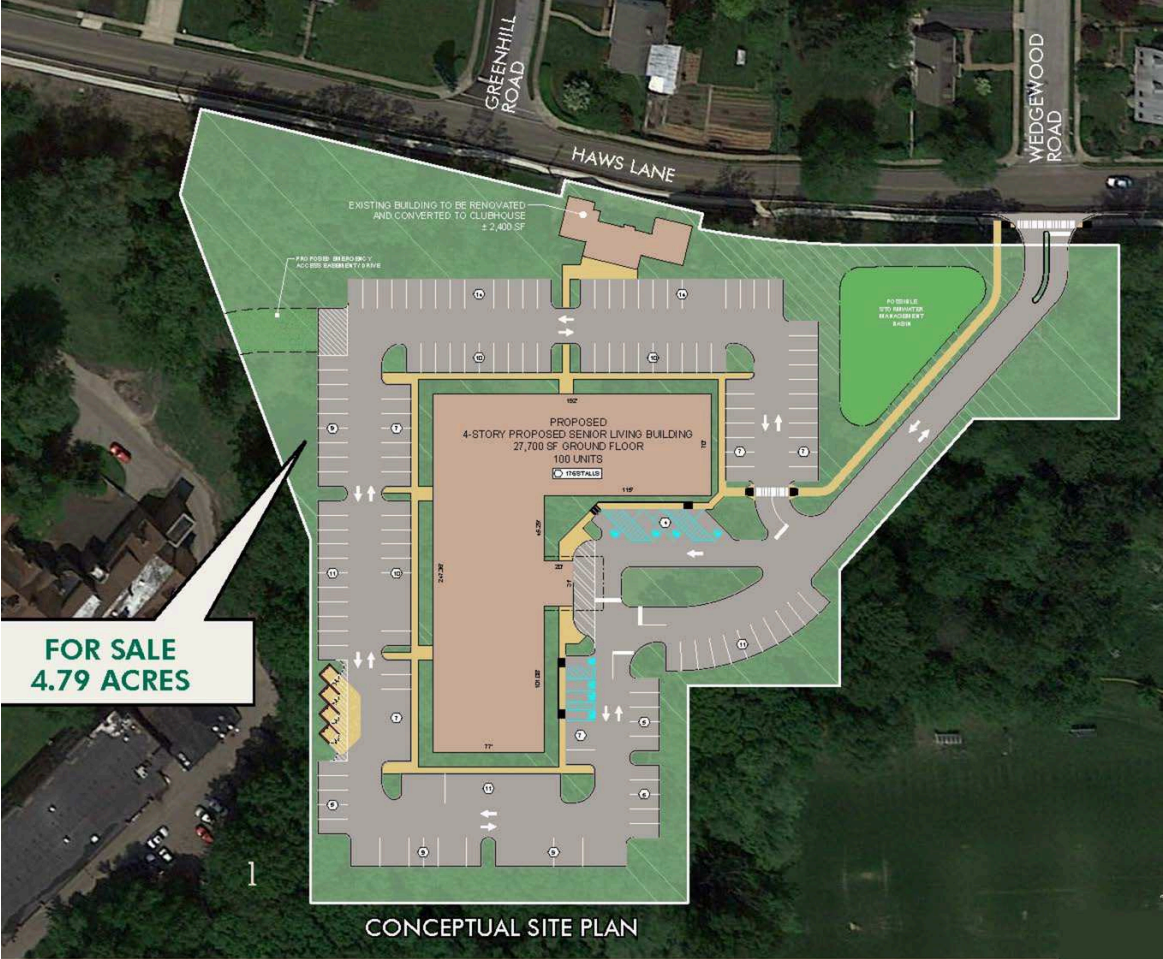

FLOURTOWN HAWS LANE

4.79 ACRES AVAILABLE

208,652 SF