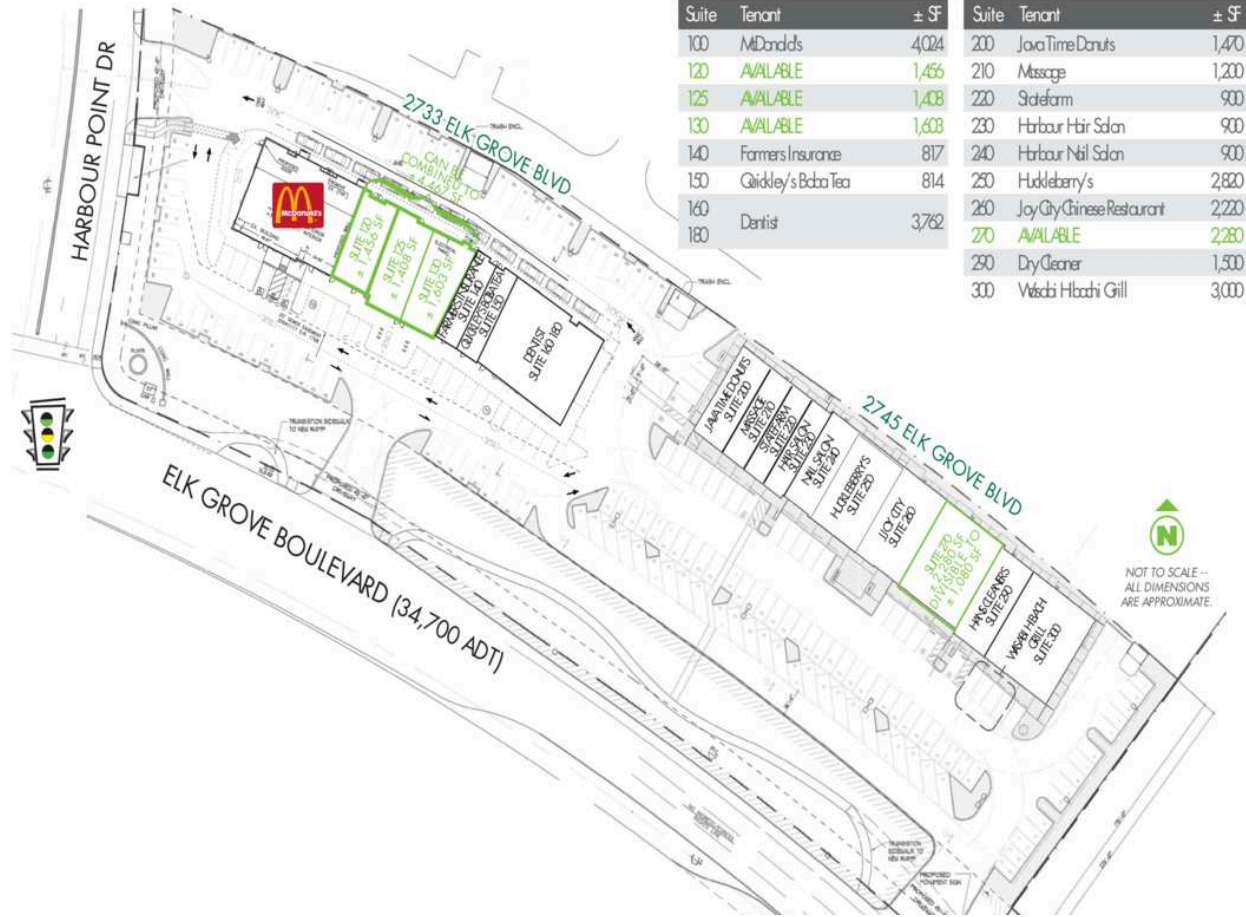

Harbour Cove

SITE PLAN

2733 ELK GROVE BLVD			2745 ELK GROVE BLVD		
Suite	Tenant	± SF	Suite	Tenant	± SF
100	McDonalds	4,024	200	Jova Time Donuts	1,470
120	A/AVAILABLE	1,456	210	Massage	1,200
125	A/AVAILABLE	1,408	220	Statefarm	900
130	A/AVAILABLE	1,603	230	Harbour Hair Salon	900
140	Farmers Insurance	817	240	Harbour Nail Salon	900
150	Quikley's Boba Tea	814	250	Huddleberry's	2,820
160	Dentist	3,762	260	Joy City Chinese Restaurant	2,220
180			270	A/AVAILABLE	2,280
			280	Dry Cleaner	1,500
			300	Veddi Hibachi Grill	3,000

270 AVAILABLE	1,080 SF	2733-125 AVAILABLE	1,408 SF
280 AVAILABLE	1,200 SF	2743-130 AVAILABLE	1,603 SF
2733-120 AVAILABLE	1,456 SF		