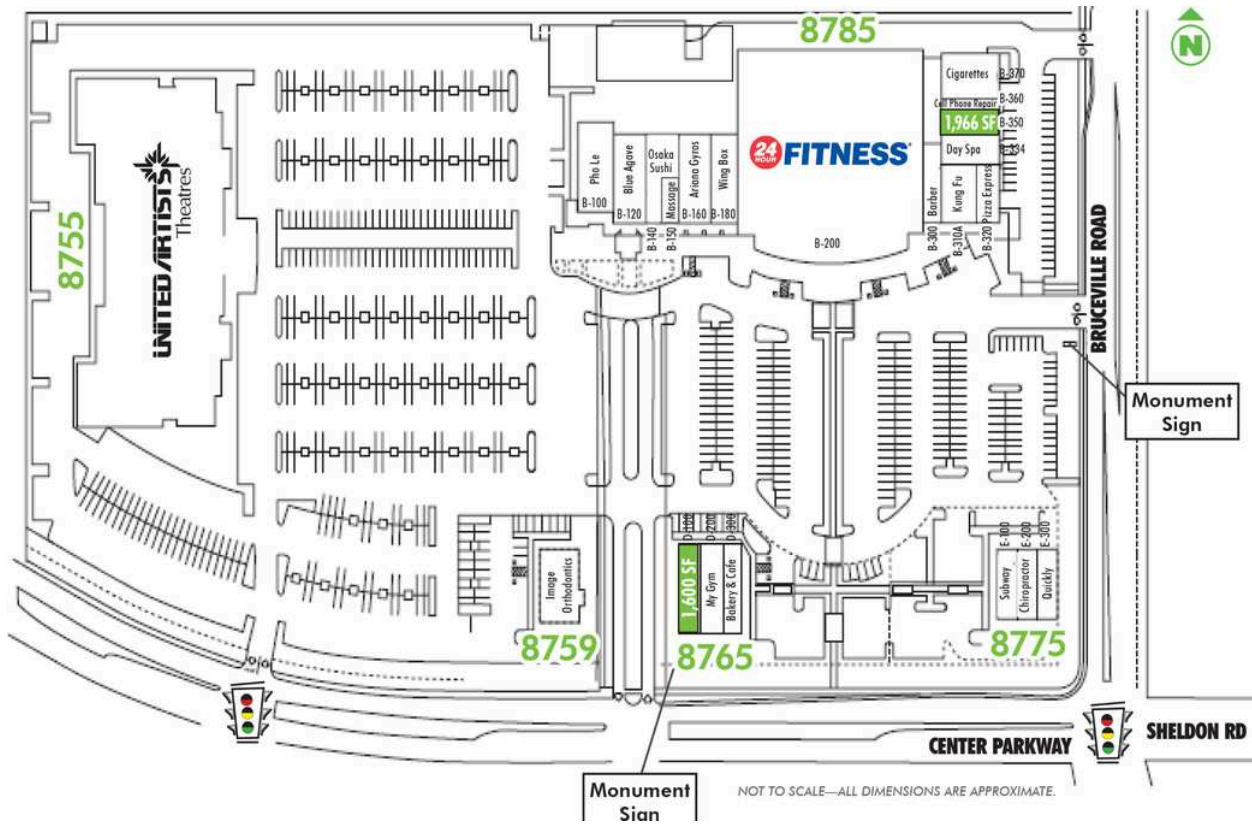

Laguna Village

B-350 AVAILABLE

1,966 SF

D-100 AVAILABLE

1,600 SF