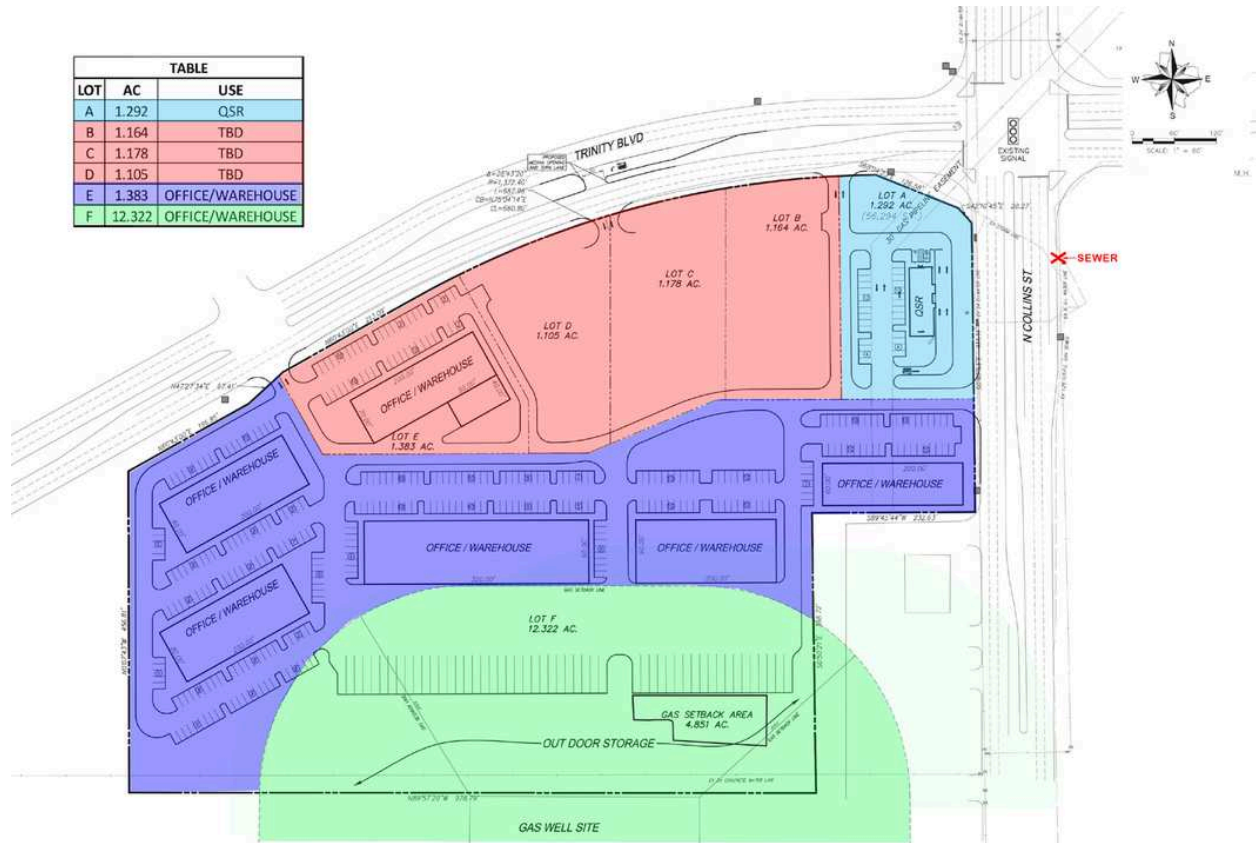

SWC FM 157 & Trinity Blvd

TABLE		
LOT	AC	USE
A	1.292	QSR
B	1.164	TBD
C	1.178	TBD
D	1.105	TBD
E	1.383	OFFICE/WAREHOUSE
F	12.322	OFFICE/WAREHOUSE

LOT A AVAILABLE

56,280 SF

LOT D AVAILABLE

48,134 SF

LOT B AVAILABLE

50,704 SF

LOT E AVAILABLE

60,243 SF

LOT C AVAILABLE

51,314 SF

LOT F AVAILABLE

536,746 SF