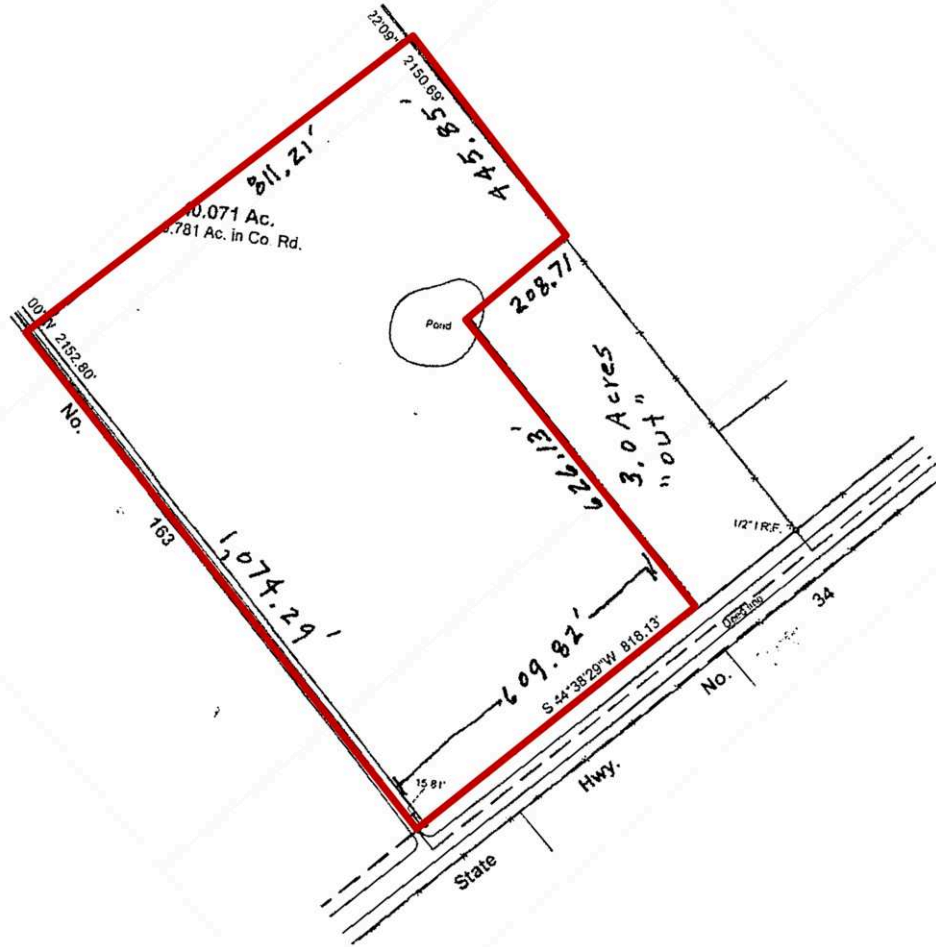

NEC SH-34 & CR-163

SITE AVAILABLE

726,581 SF