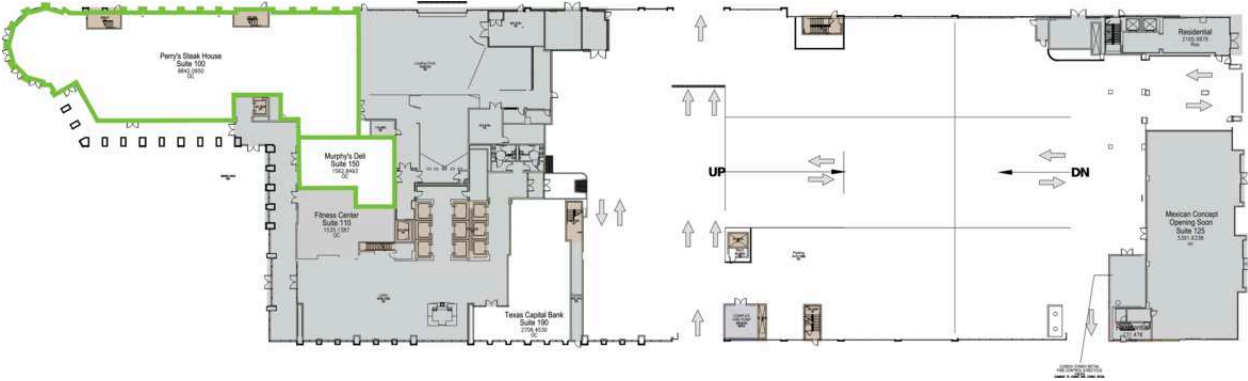

2000 McKinney Ave - 2nd Gen Restaurant

100-150 AVAILABLE

9,842 SF